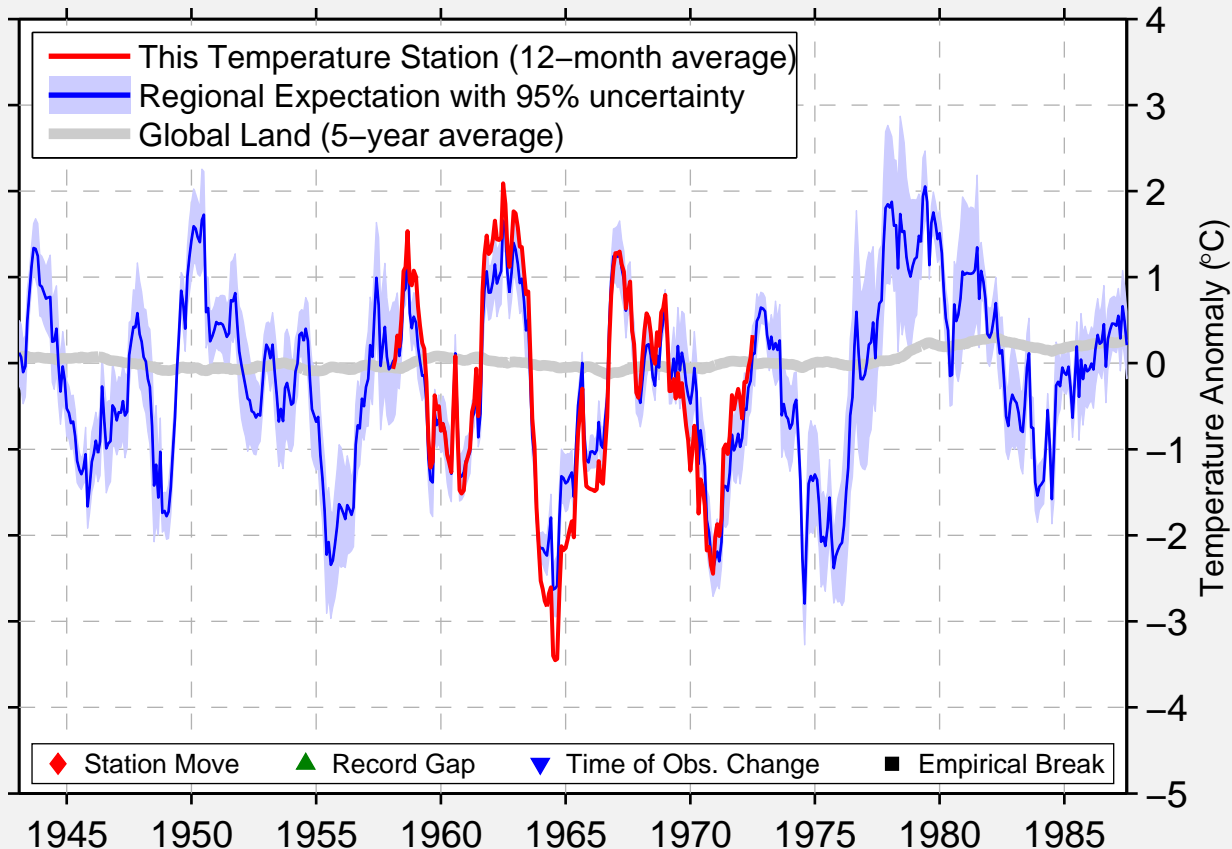

# WAINWRIGHT LIZ 3

70.617 N, 159.850 W (United States)

Data Quality Controlled and Aligned at Breakpoints

Berkeley Earth