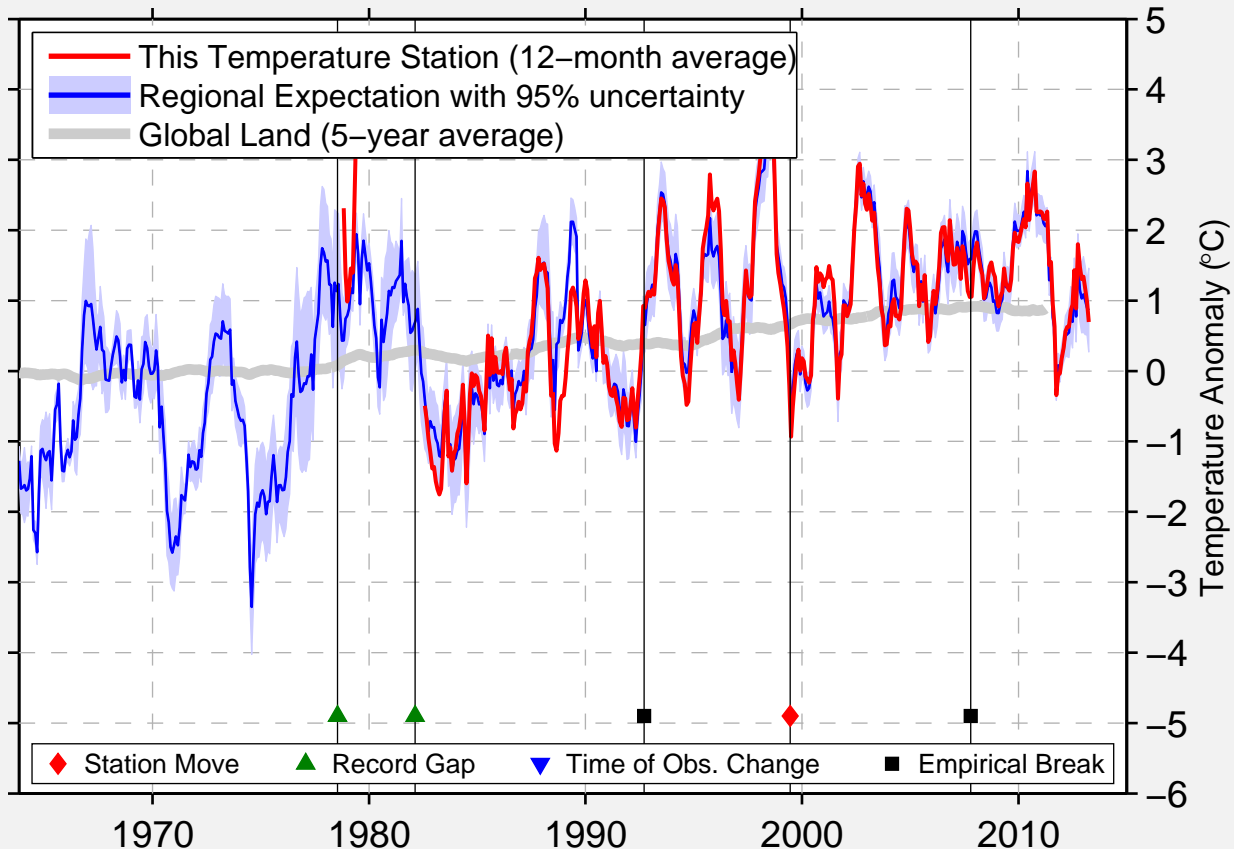

DEADHORSE AIRPORT

70.192 N, 148.477 W (United States)

Data Quality Controlled and Aligned at Breakpoints

Berkeley Earth