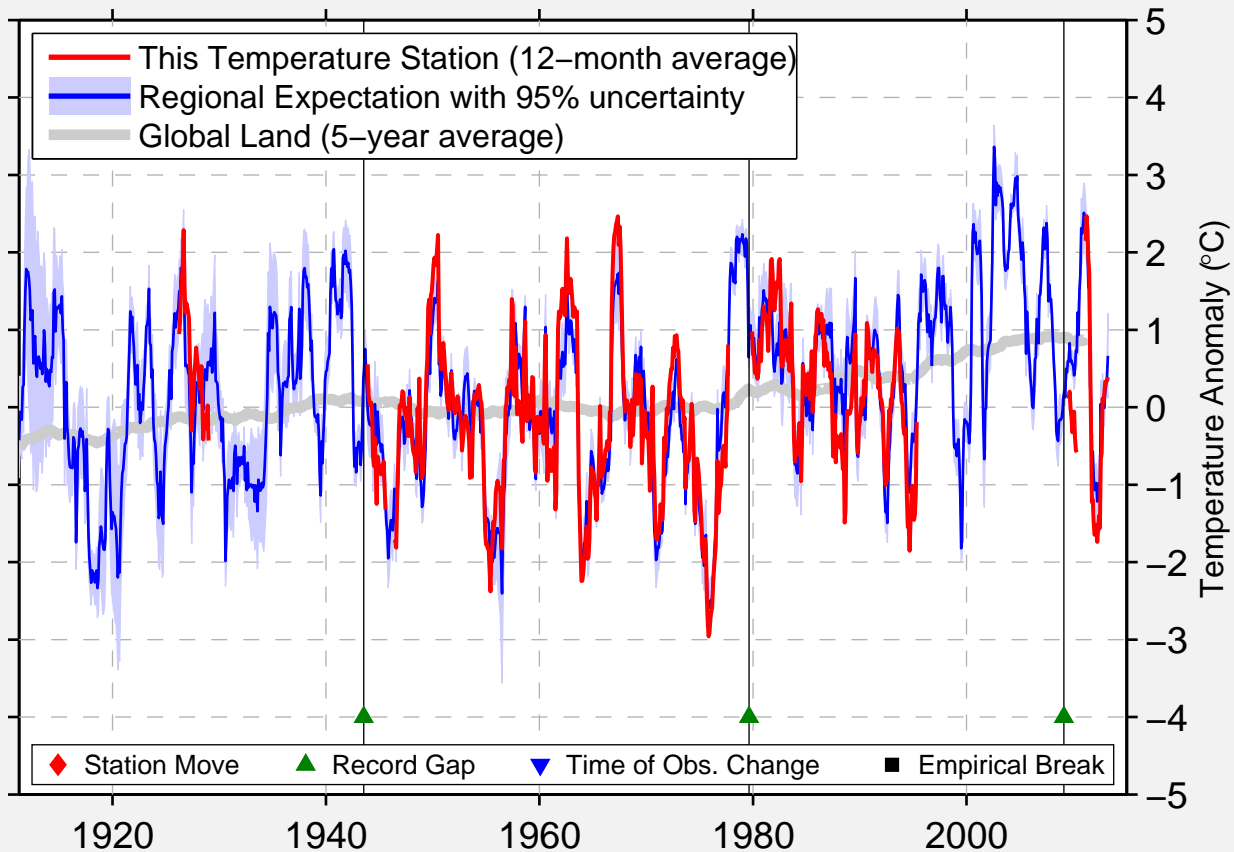

# WALES AIRPORT

65.620 N, 168.075 W (United States)

Data Quality Controlled and Aligned at Breakpoints

Berkeley Earth