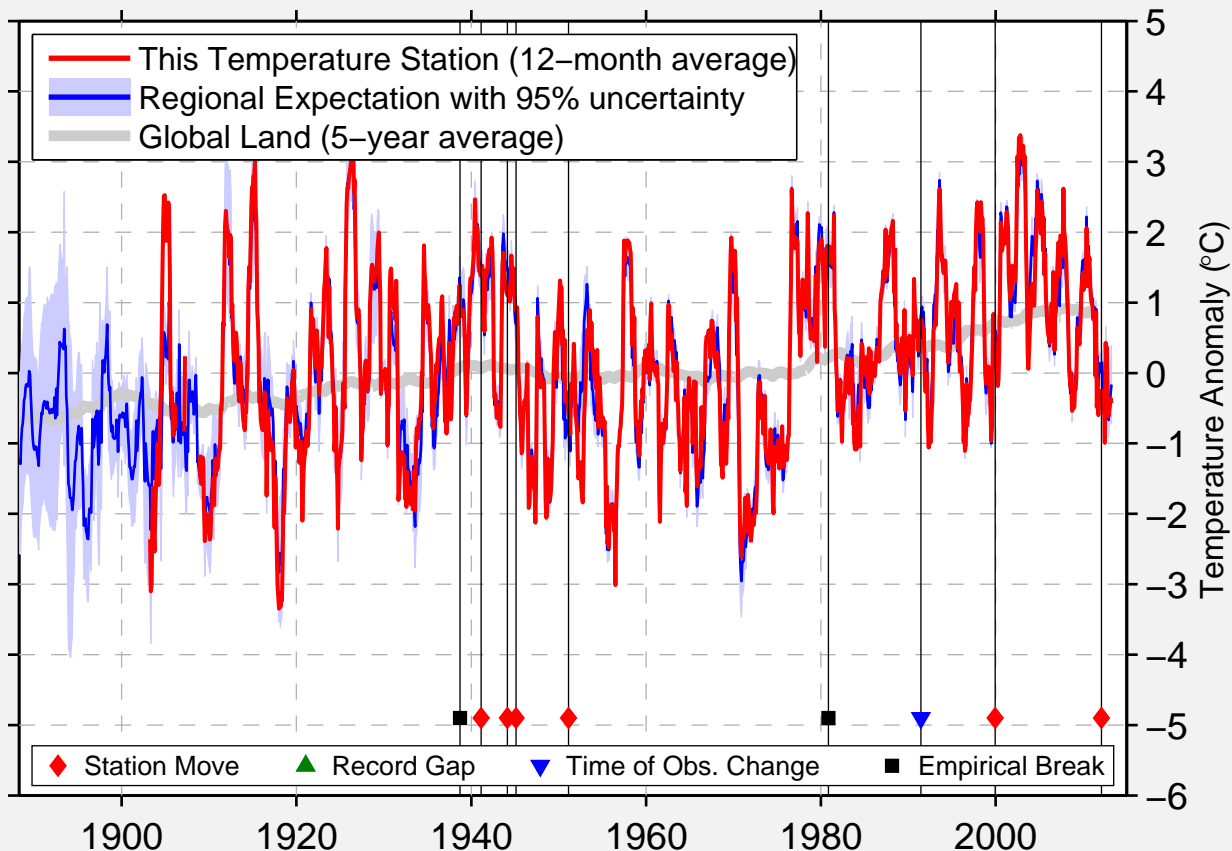

TANANA RALPH M CALHOUN MEM AP

65.171 N, 152.103 W (United States)

Data Quality Controlled and Aligned at Breakpoints

Berkeley Earth