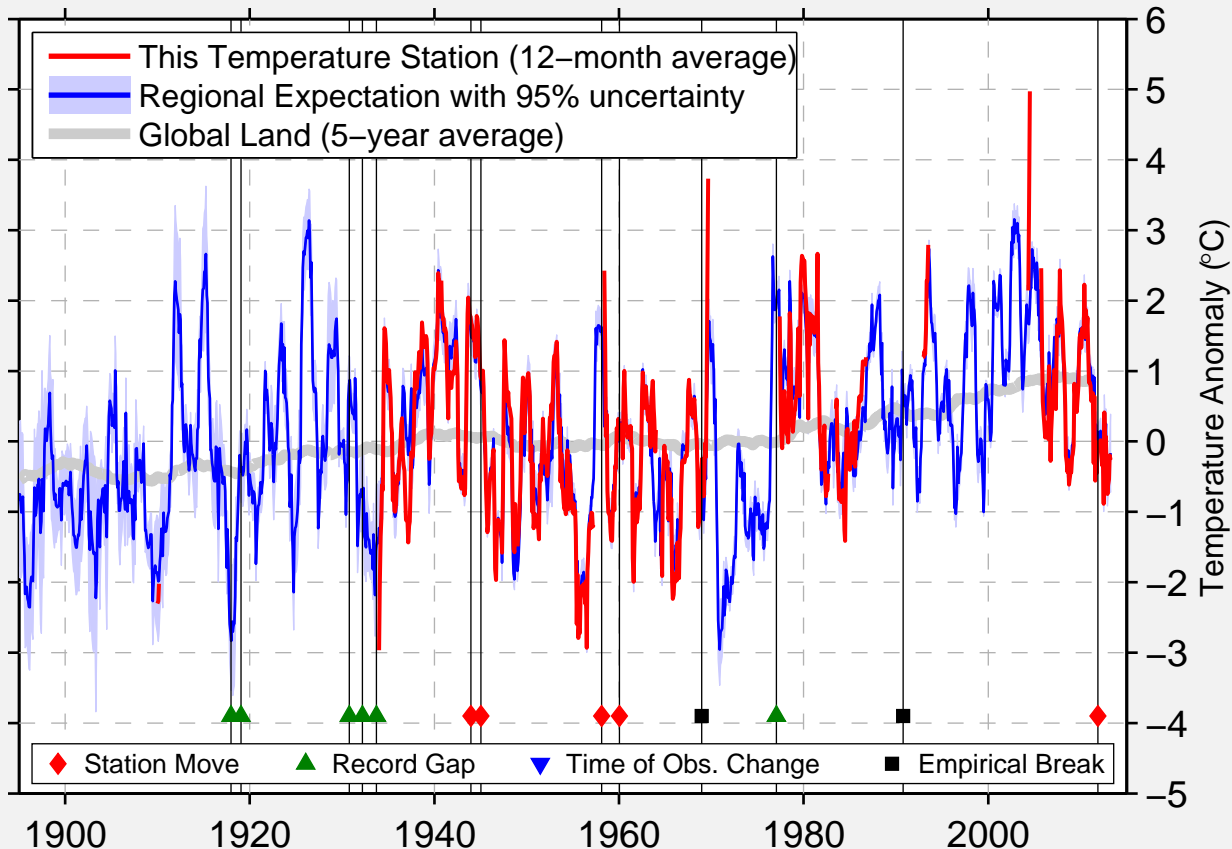

MANLEY HOT SPRINGS, AK.

65.000 N, 150.646 W (United States)

Data Quality Controlled and Aligned at Breakpoints

Berkeley Earth