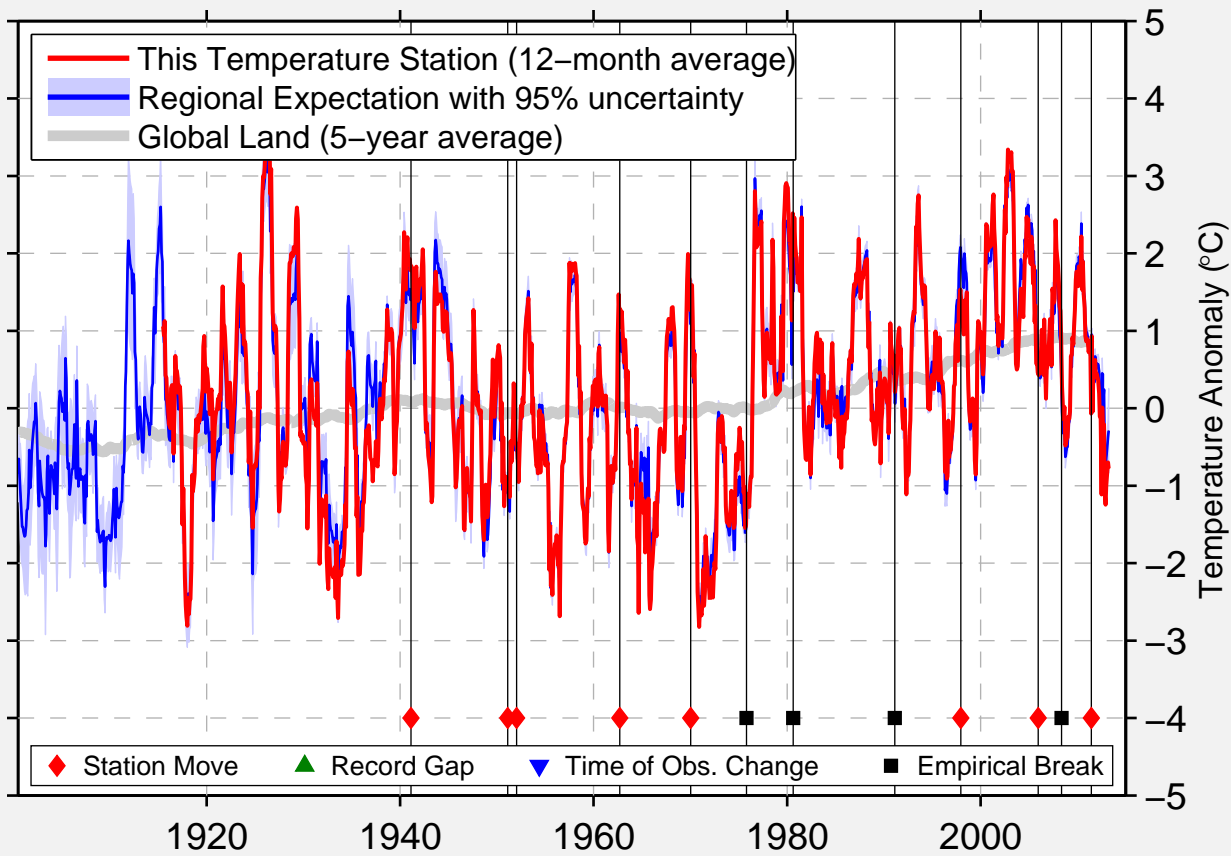

# FAIRBANKS (INT. AIRPORT)

64.821 N, 147.793 W (United States)

Data Quality Controlled and Aligned at Breakpoints

Berkeley Earth