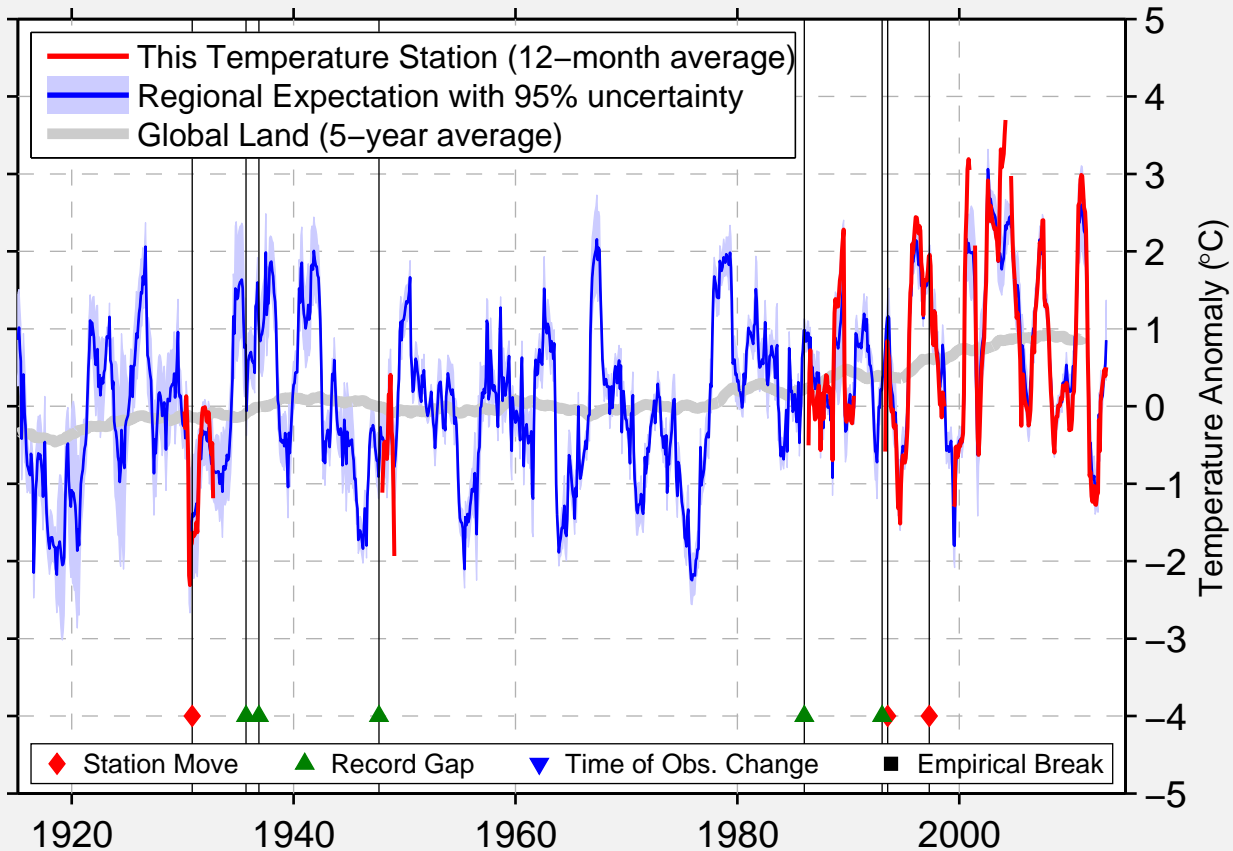

SAVOONGA

63.696 N, 170.480 W (United States)

Data Quality Controlled and Aligned at Breakpoints

Berkeley Earth