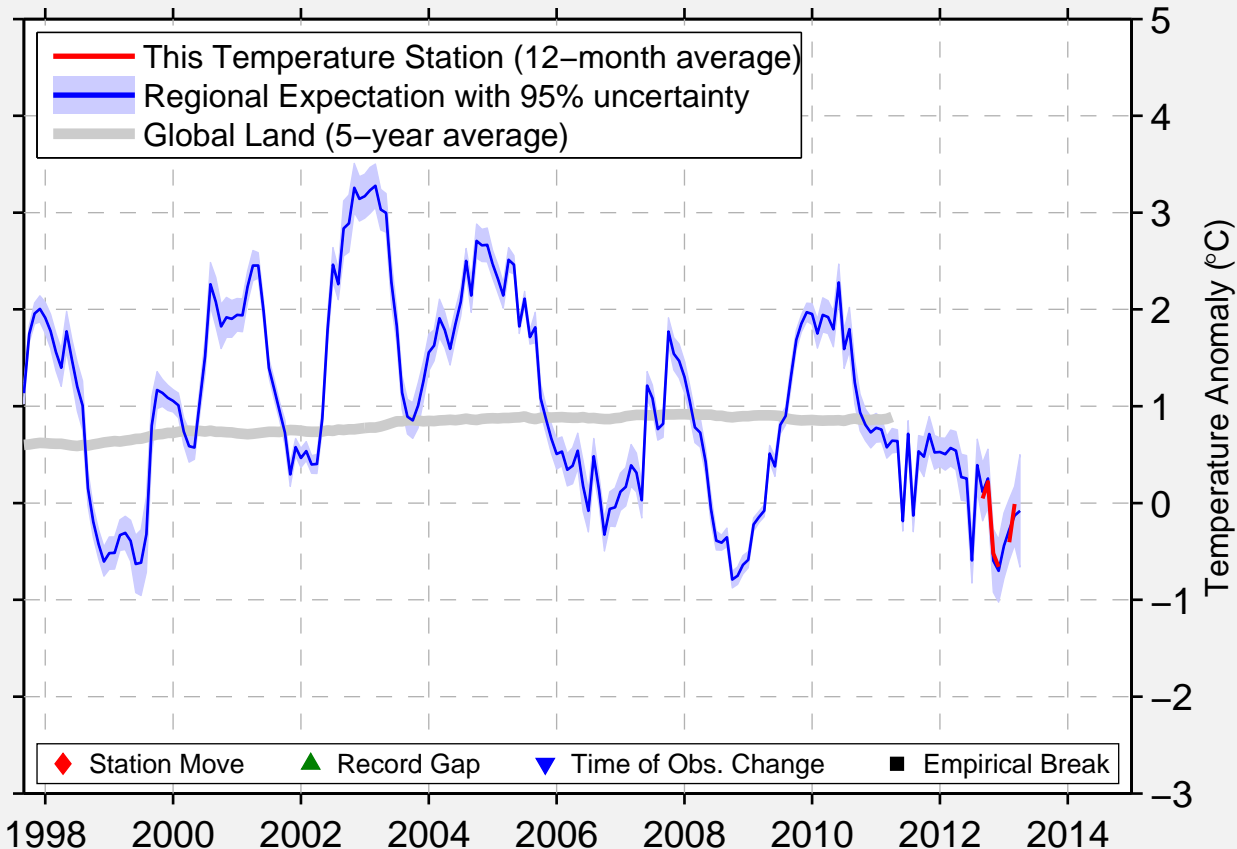

ALPINE CREEK LODGE

63.043 N, 147.248 W (United States)

Data Quality Controlled and Aligned at Breakpoints

Berkeley Earth