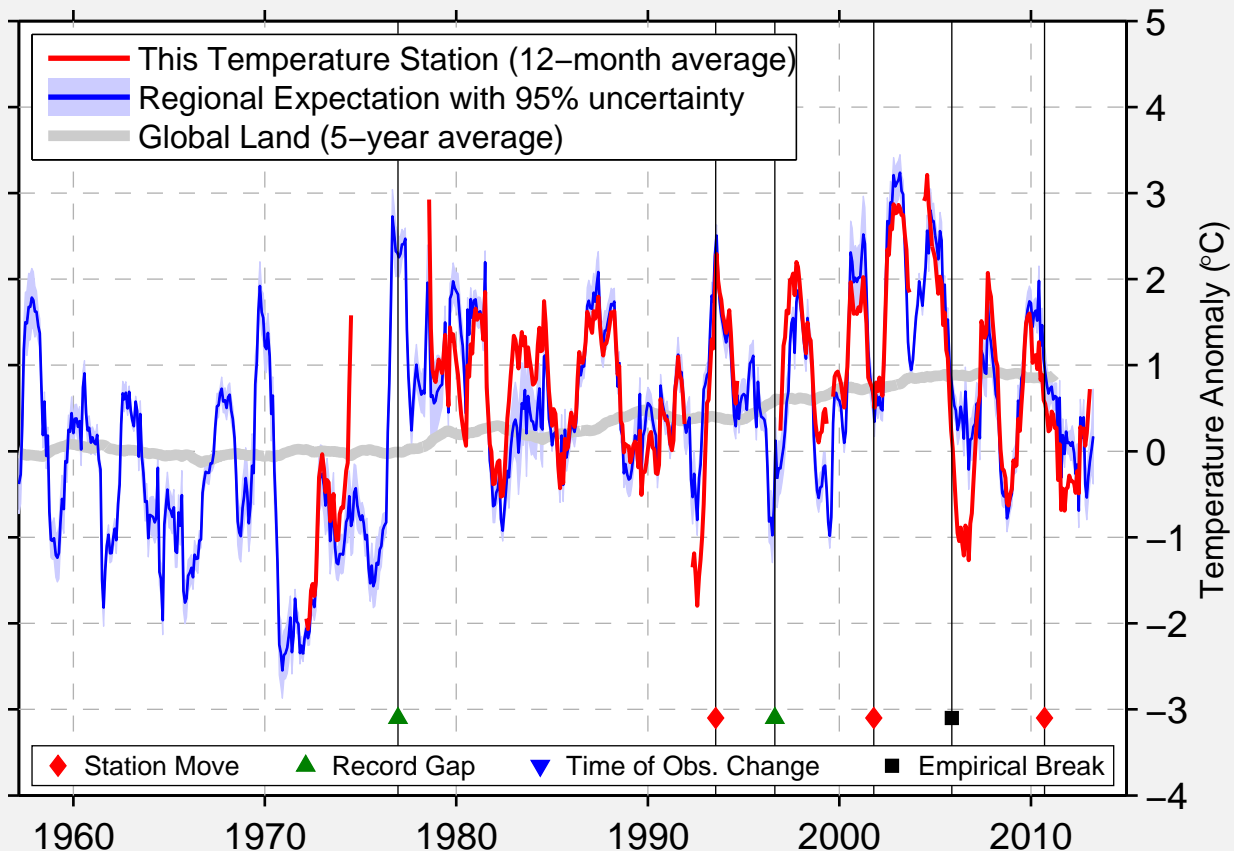

CHULITNA RIVER LODGE

62.817 N, 149.900 W (United States)

Data Quality Controlled and Aligned at Breakpoints

Berkeley Earth