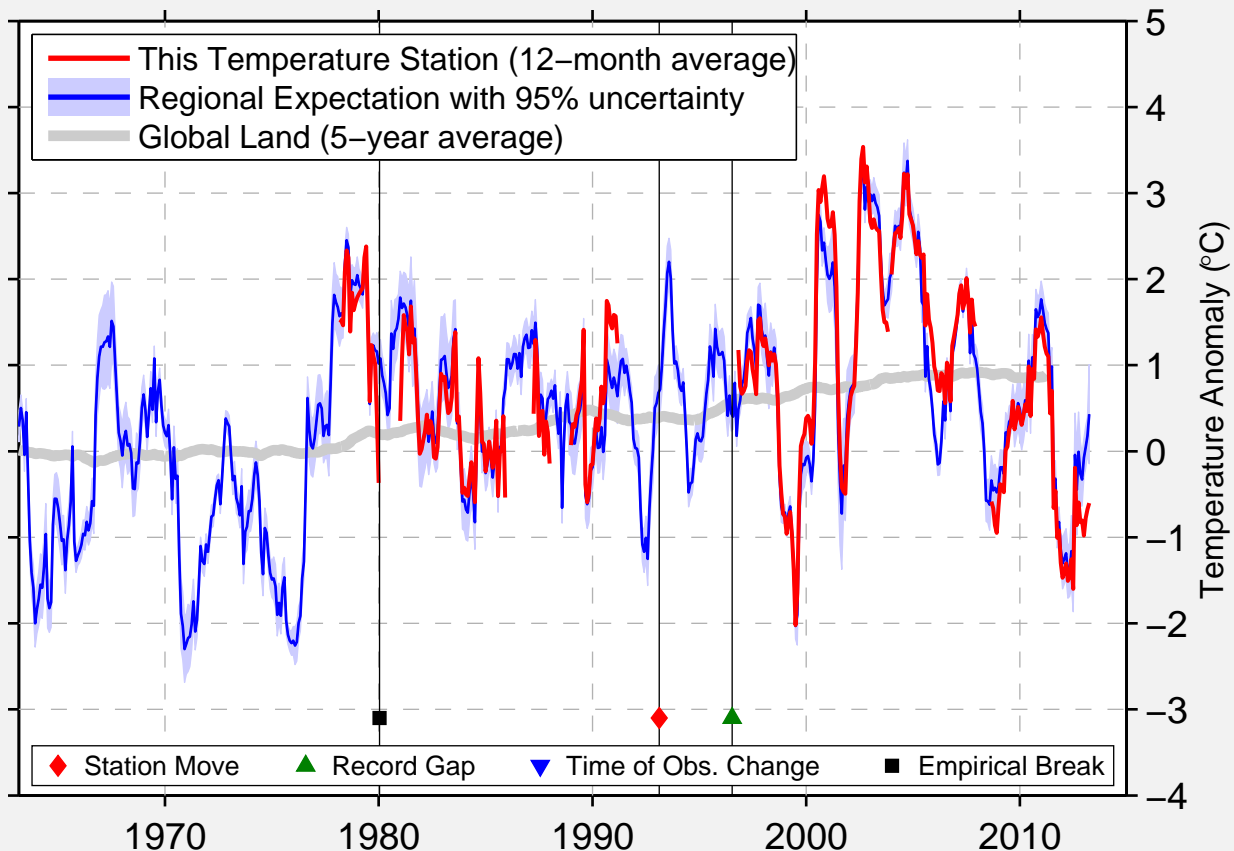

EMMONAK

62.784 N, 164.487 W (United States)

Data Quality Controlled and Aligned at Breakpoints

Berkeley Earth