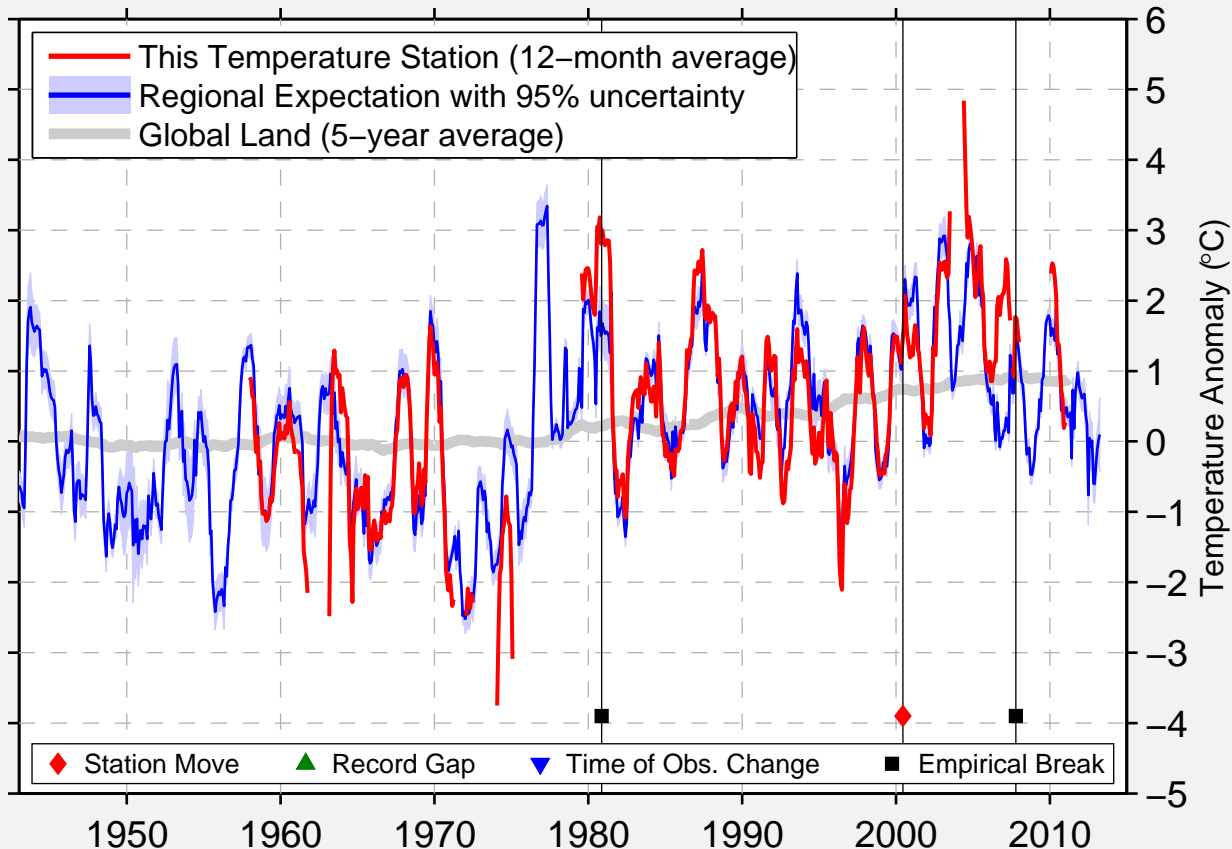

SLANA AIRPORT

62.704 N, 143.982 W (United States)

Data Quality Controlled and Aligned at Breakpoints

Berkeley Earth