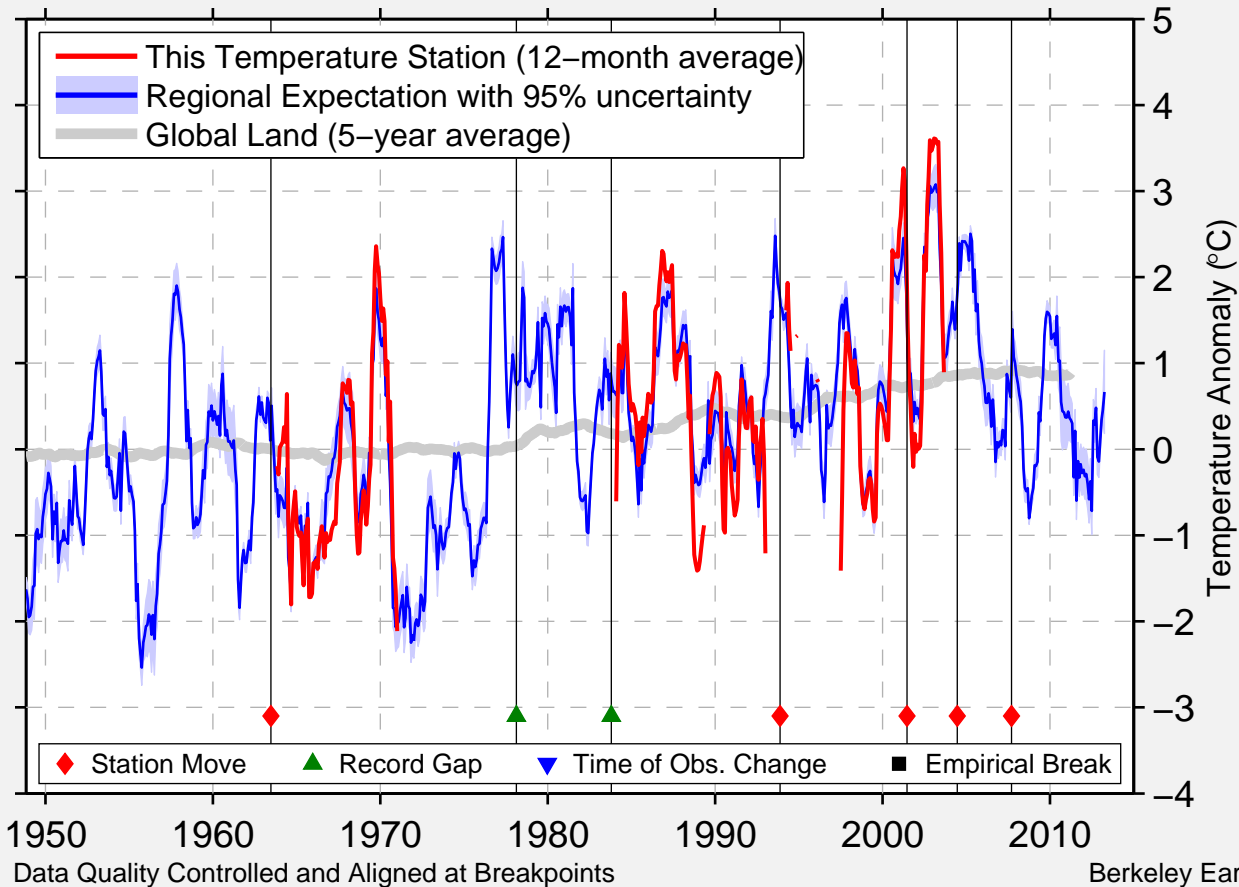

WILLOW WEST

61.766 N, 150.084 W (United States)

Data Quality Controlled and Aligned at Breakpoints

Berkeley Earth