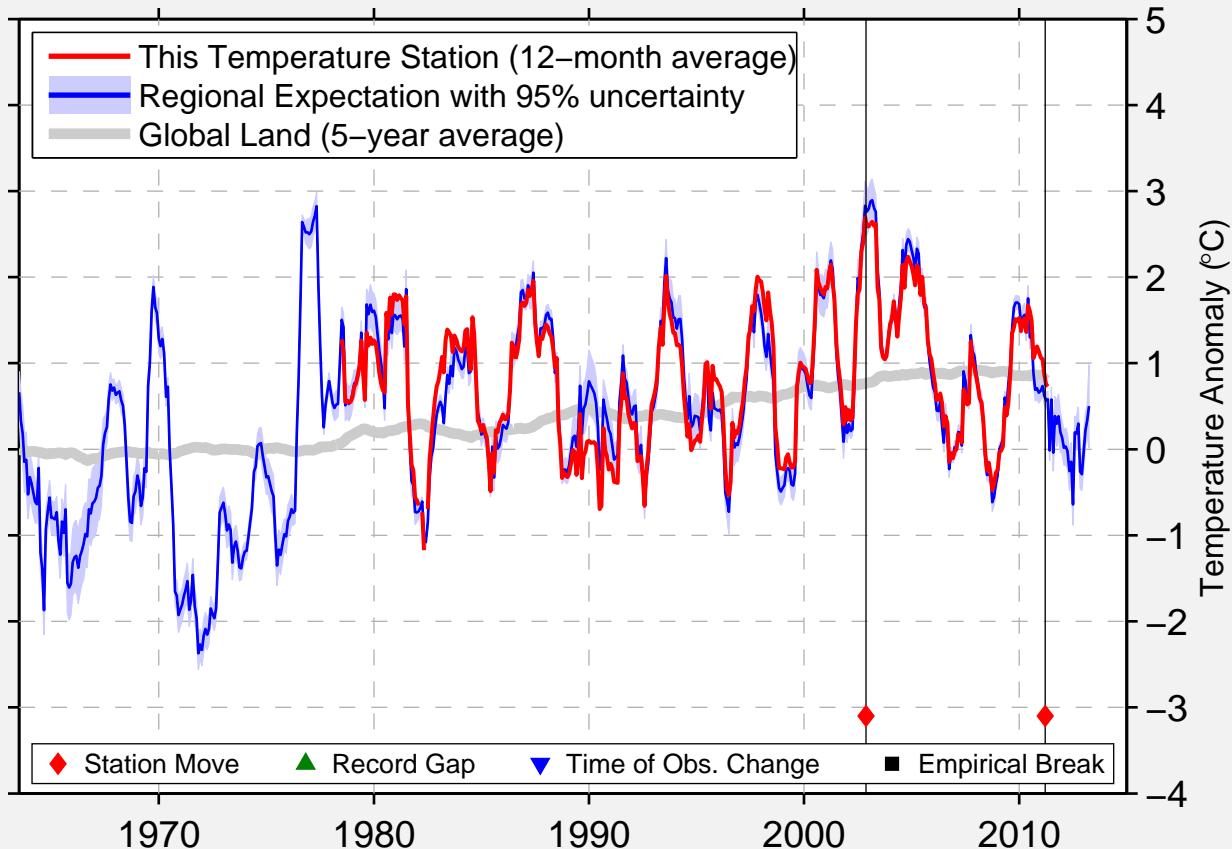

SUTTON 1 W

61.716 N, 148.896 W (United States)

Data Quality Controlled and Aligned at Breakpoints

Berkeley Earth