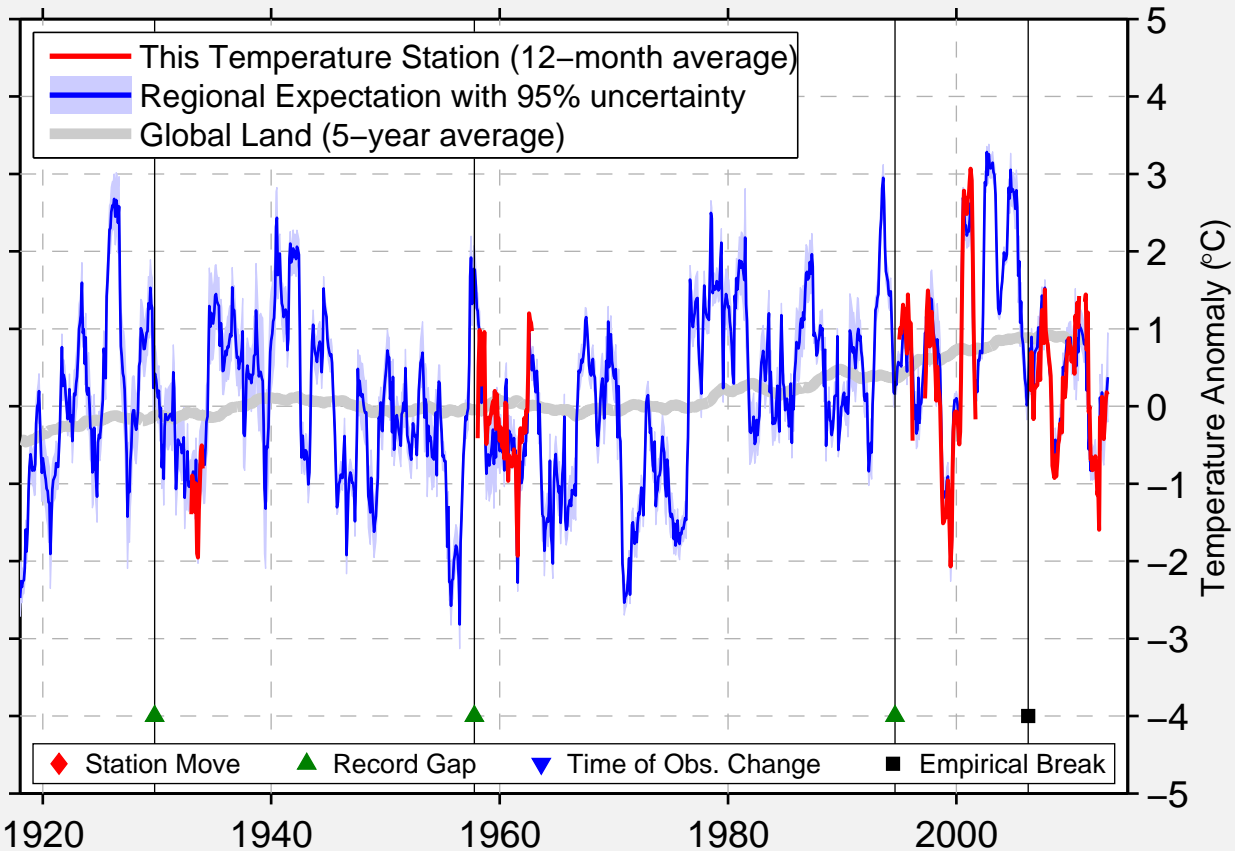

SLEETMUTE AP

61.708 N, 157.167 W (United States)

Data Quality Controlled and Aligned at Breakpoints

Berkeley Earth