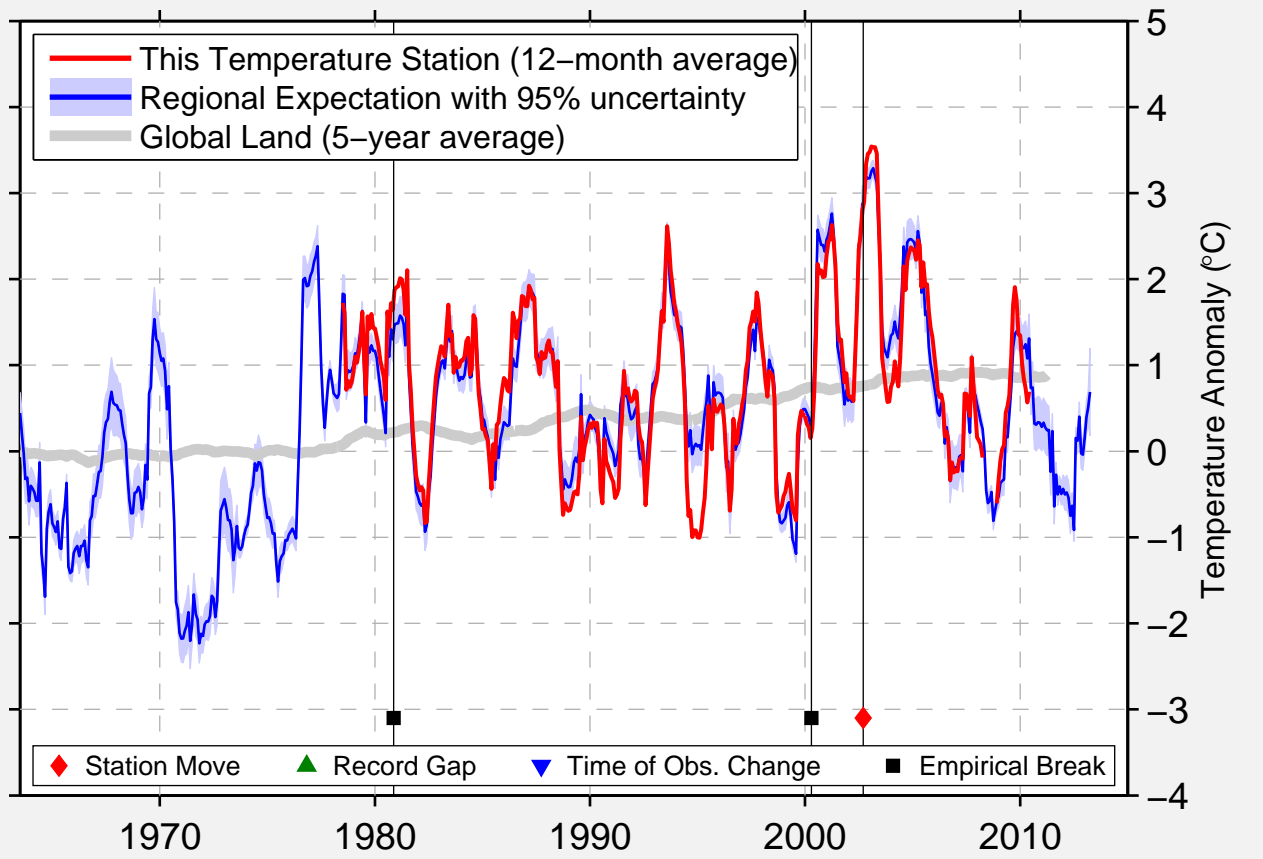

# BIG RIVER LAKES

60.816 N, 152.299 W (United States)

Data Quality Controlled and Aligned at Breakpoints

Berkeley Earth