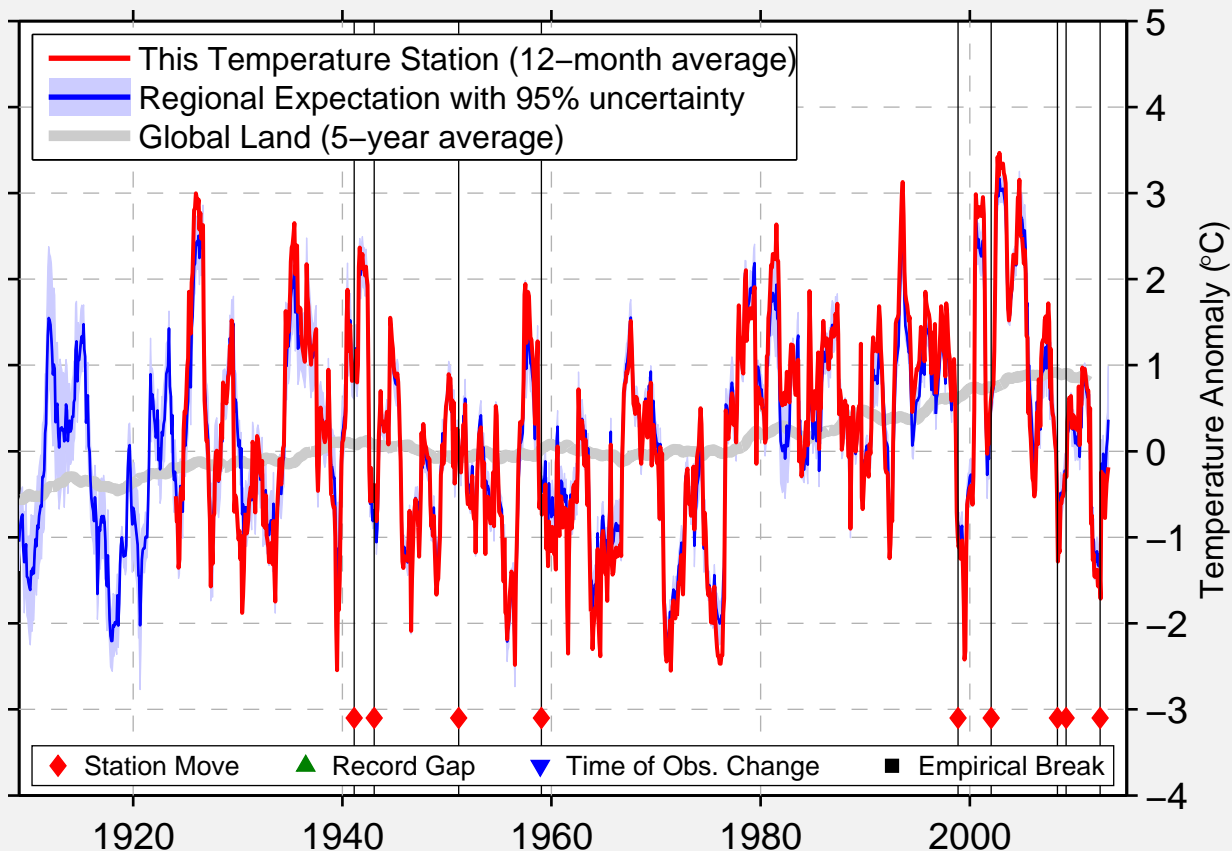

BETHEL/BETHEL AIRPORT, AK.

60.775 N, 161.776 W (United States)

Data Quality Controlled and Aligned at Breakpoints

Berkeley Earth