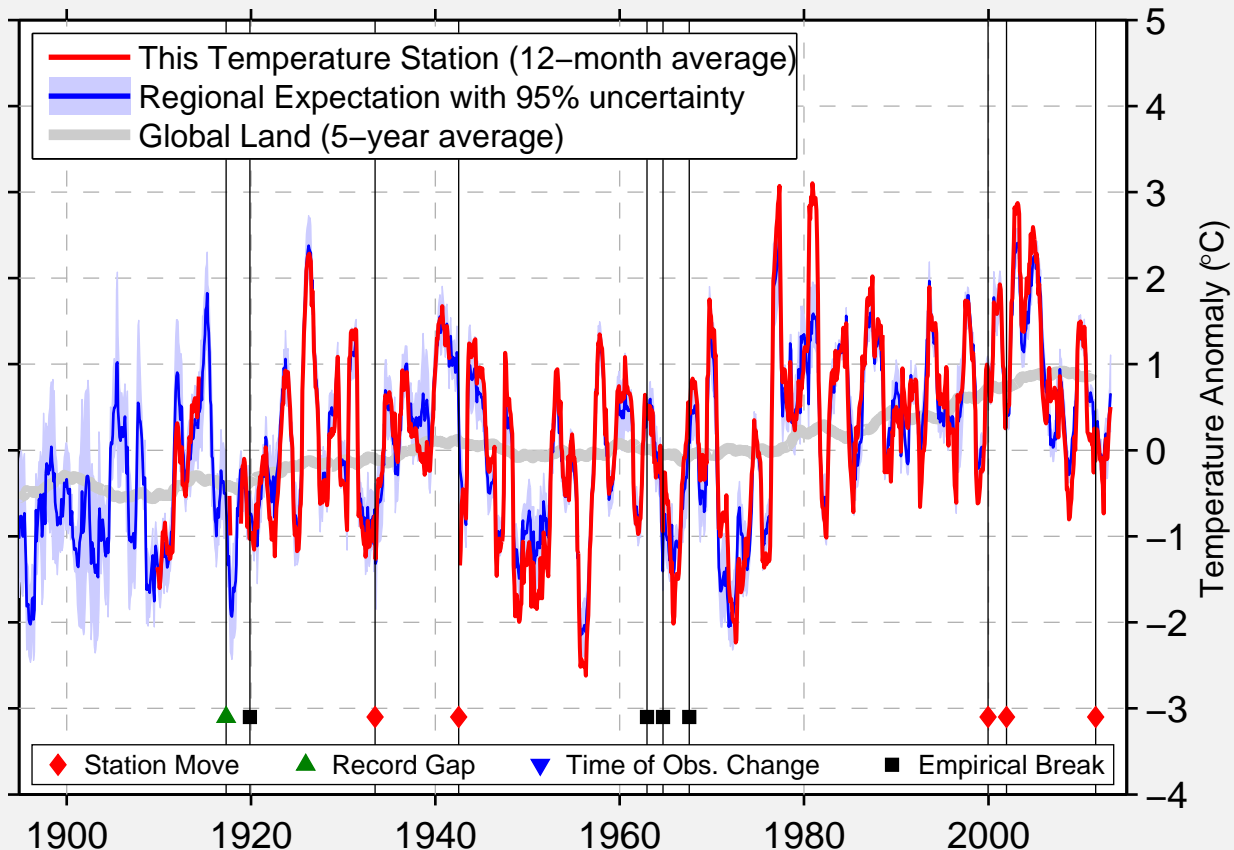

CORDOVA M K SMITH AP

60.499 N, 145.480 W (United States)

Data Quality Controlled and Aligned at Breakpoints

Berkeley Earth