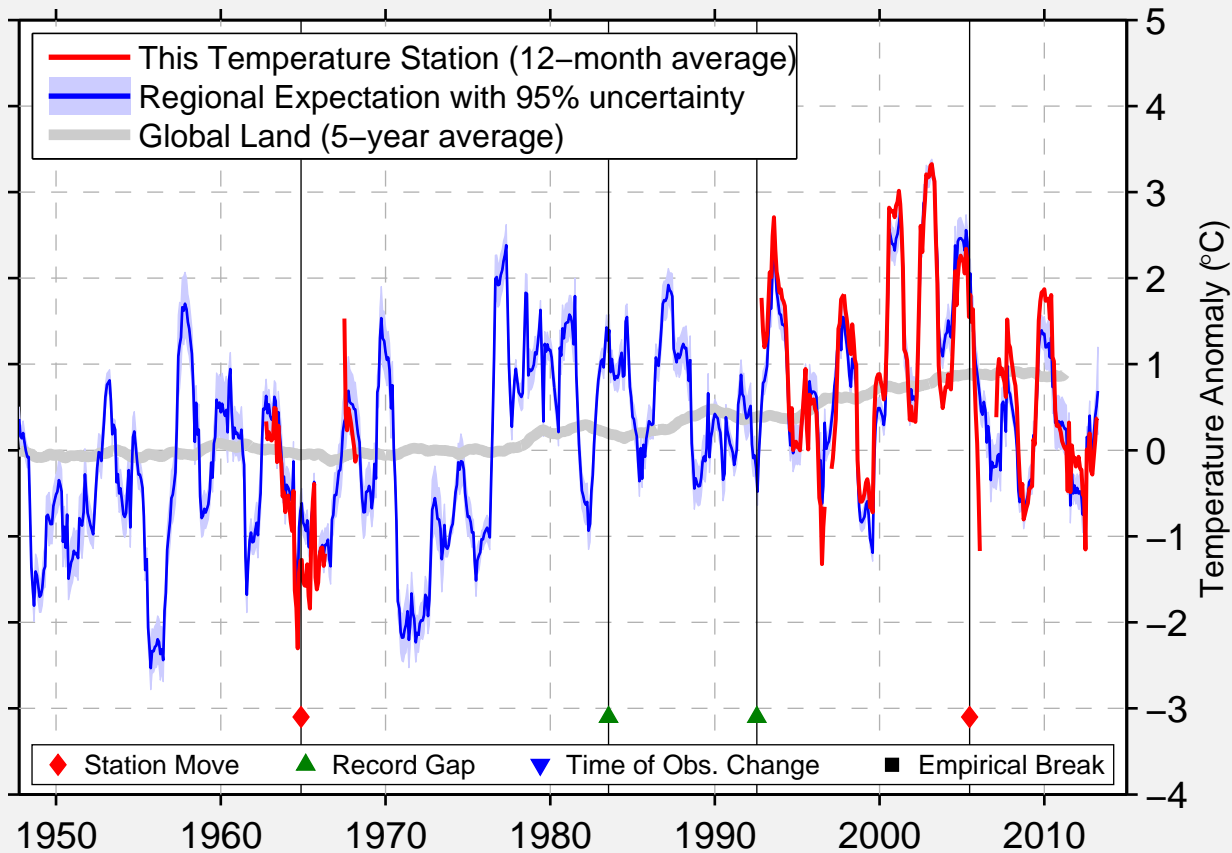

SOLDOTNA MUNICIPAL AIRPOR

60.471 N, 151.034 W (United States)

Data Quality Controlled and Aligned at Breakpoints

Berkeley Earth