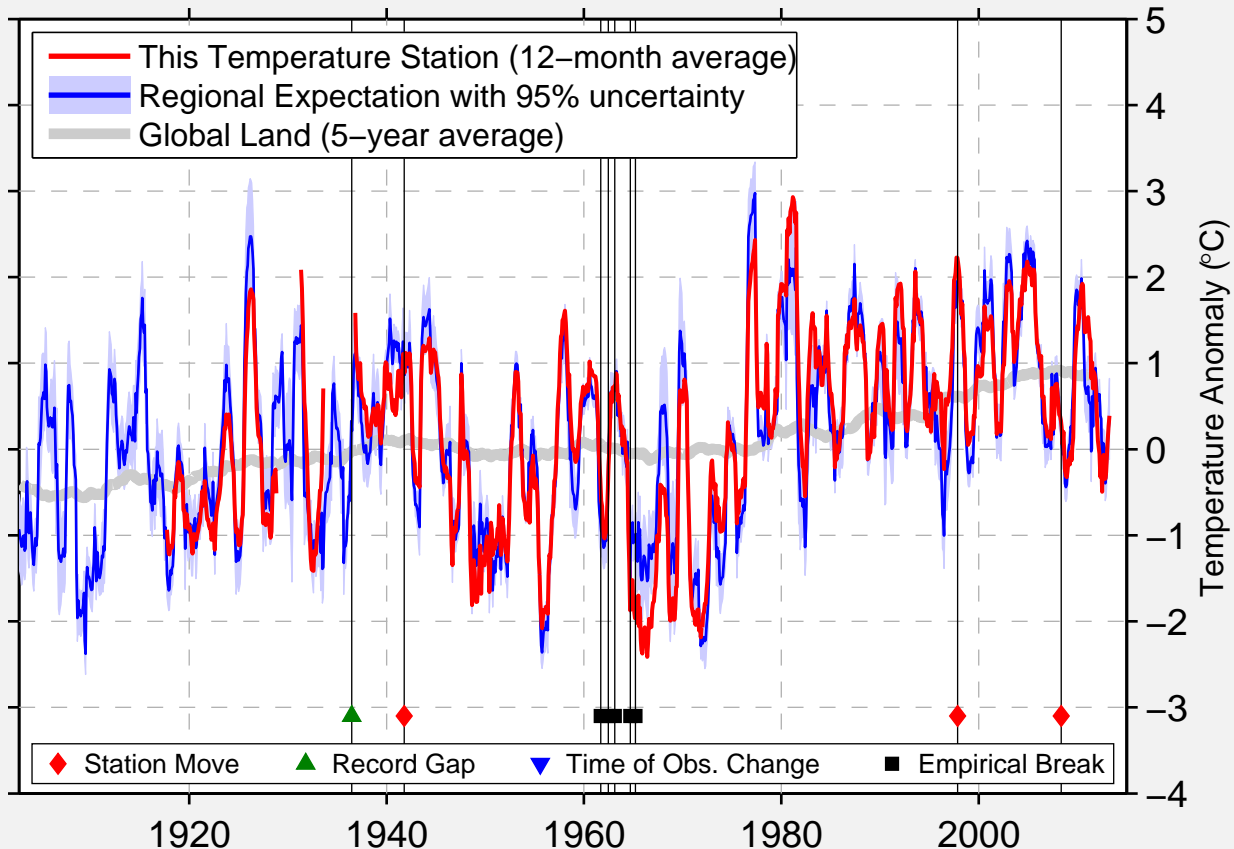

YAKUTAT STATE ARPT

59.528 N, 139.679 W (United States)

Data Quality Controlled and Aligned at Breakpoints

Berkeley Earth