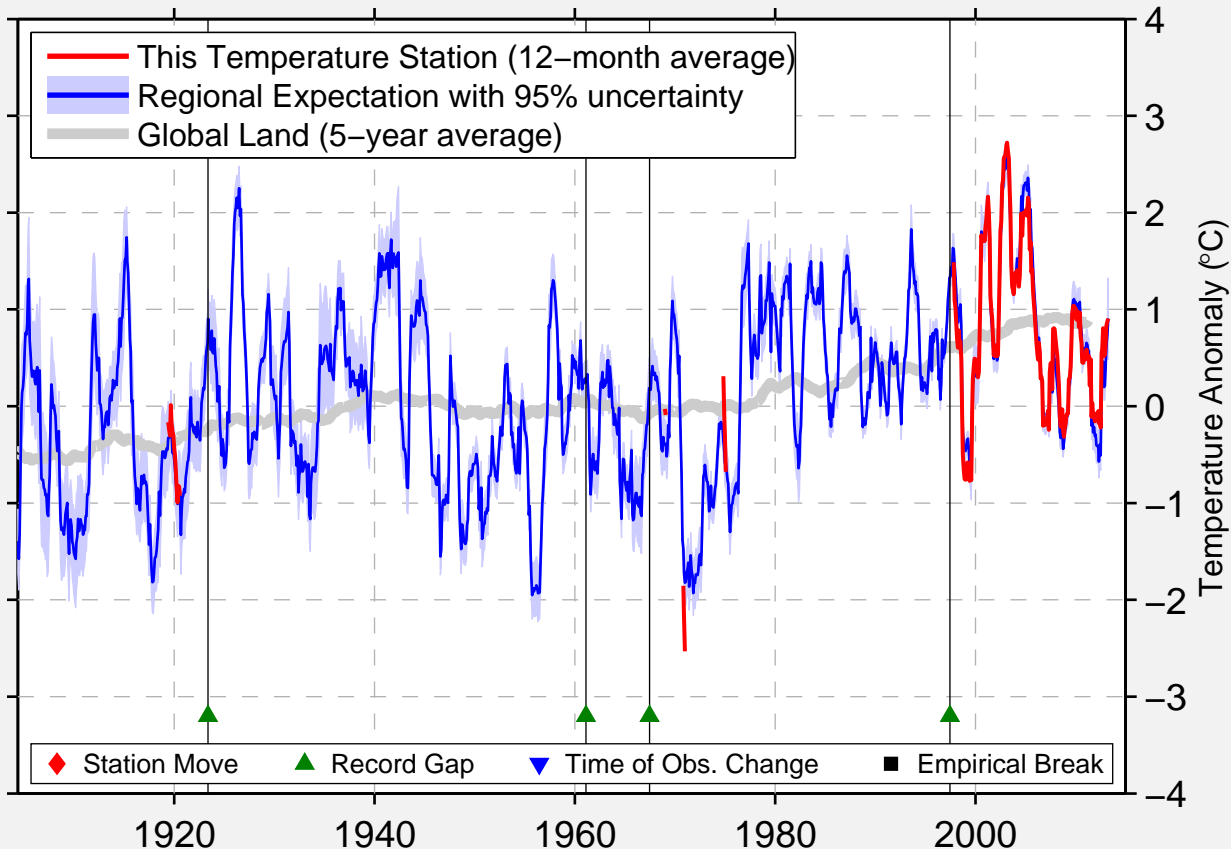

SELDOVIA DOCK

59.438 N, 151.701 W (United States)

Data Quality Controlled and Aligned at Breakpoints

Berkeley Earth