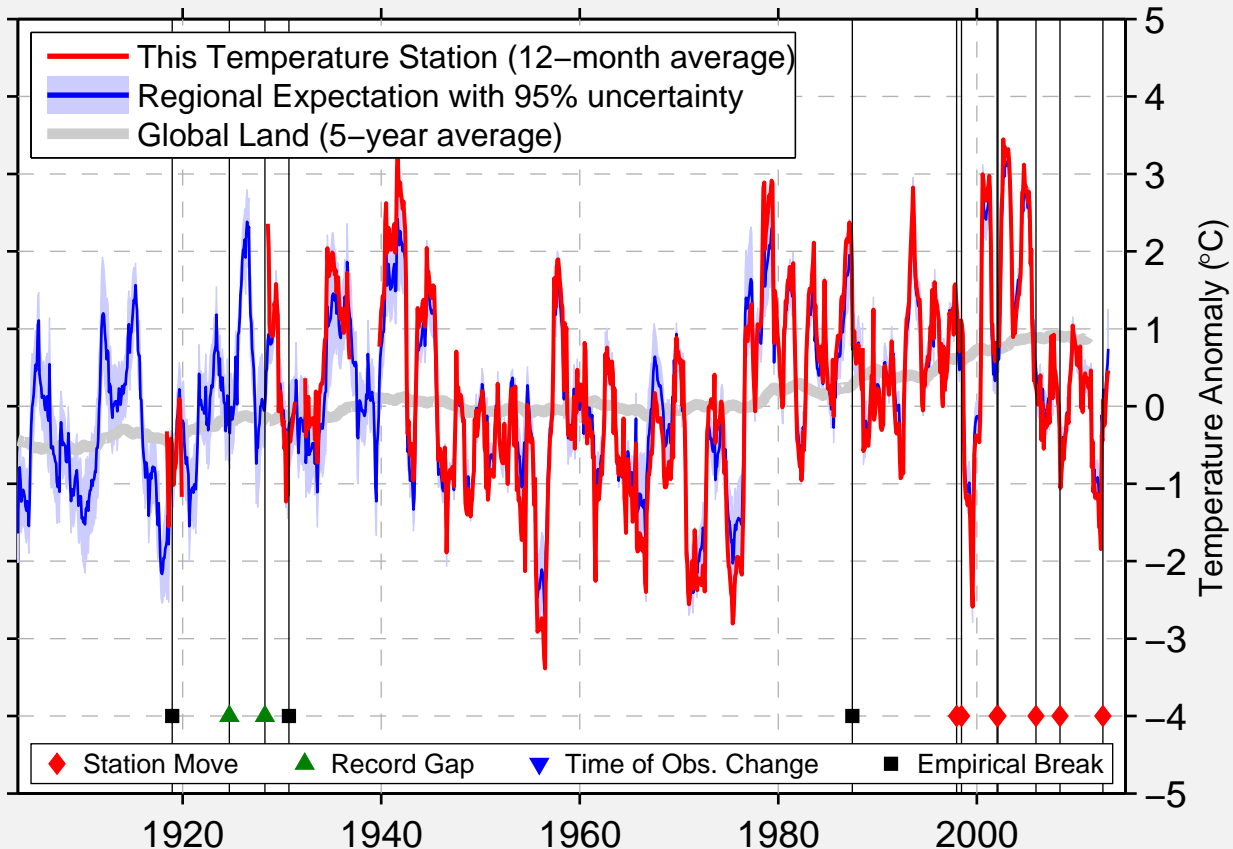

KING SALMON AIRPORT

58.700 N, 156.567 W (United States)

Data Quality Controlled and Aligned at Breakpoints

Berkeley Earth