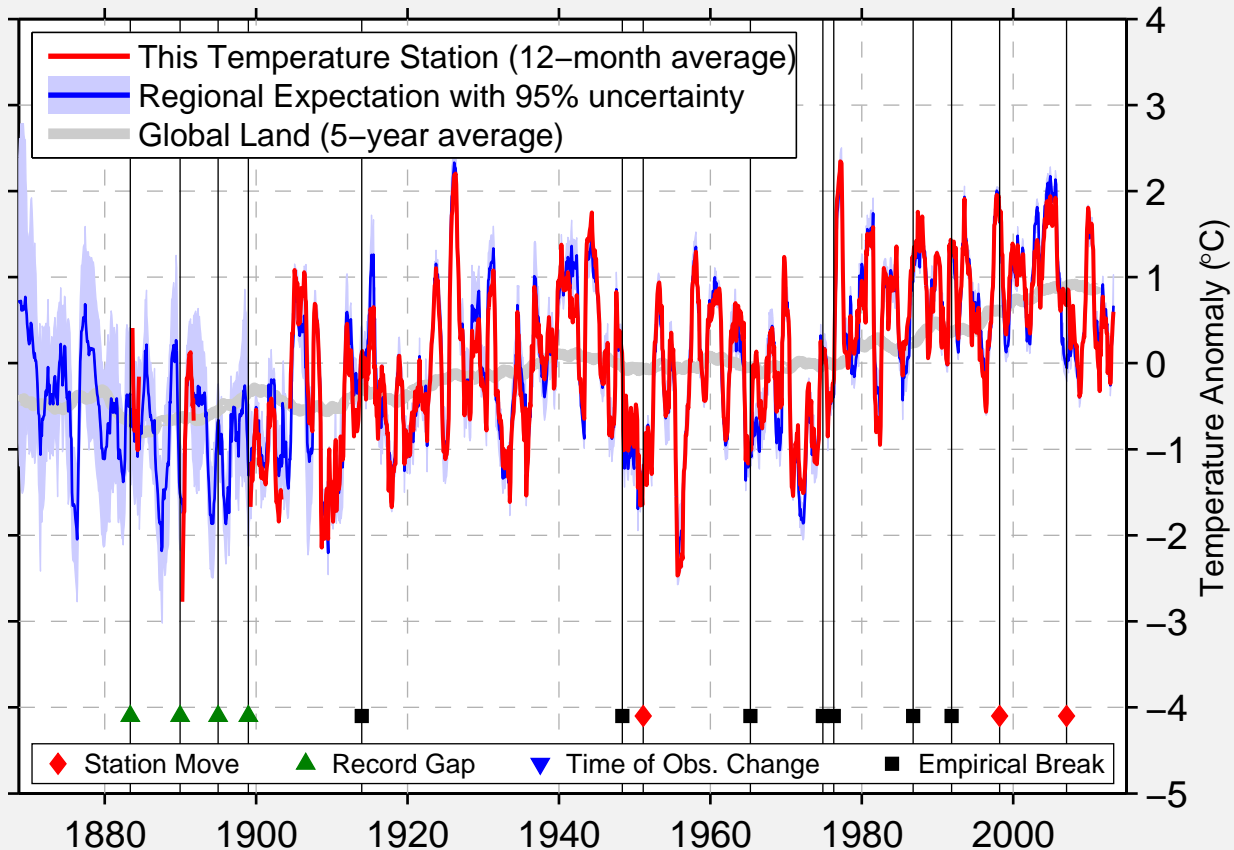

# JUNEAU INT'L ARPT

58.335 N, 134.498 W (United States)

Data Quality Controlled and Aligned at Breakpoints

Berkeley Earth