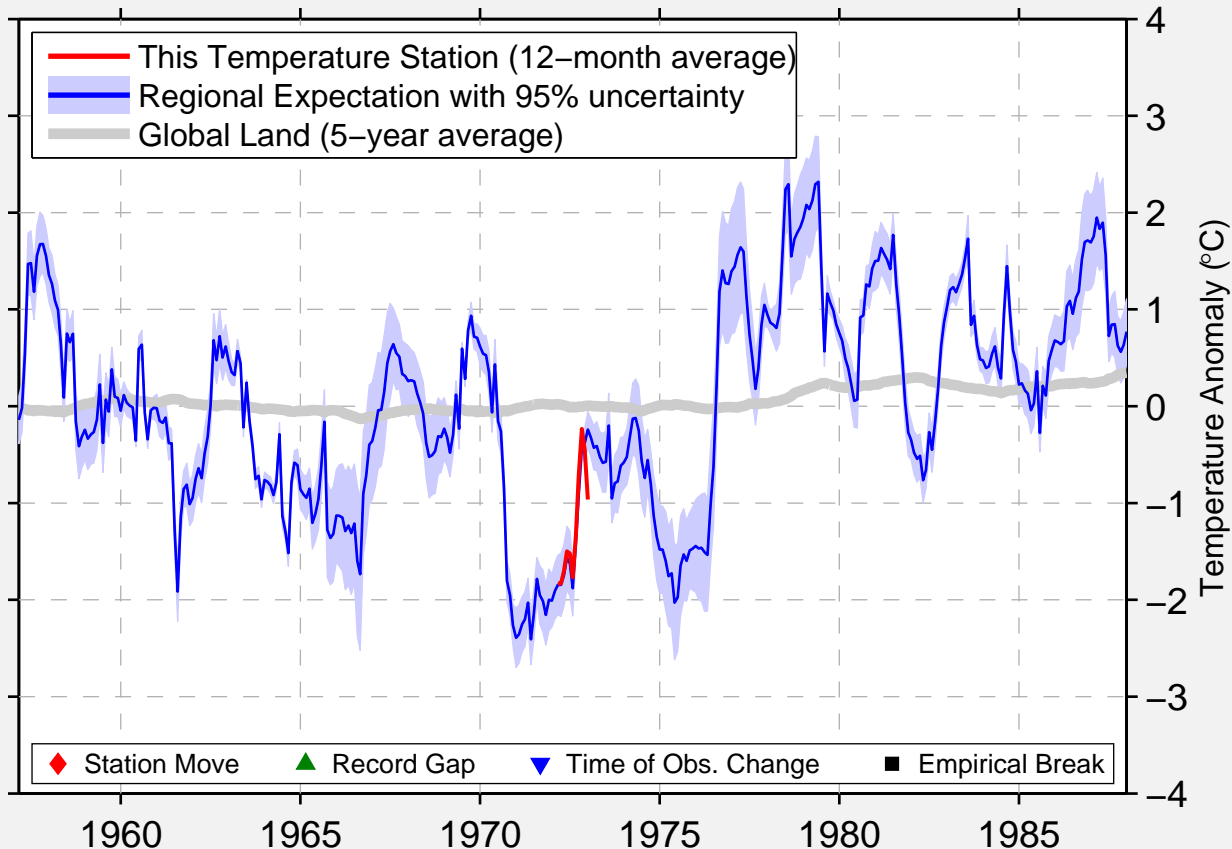

EGEGIK AP

58.201 N, 157.384 W (United States)

Data Quality Controlled and Aligned at Breakpoints

Berkeley Earth