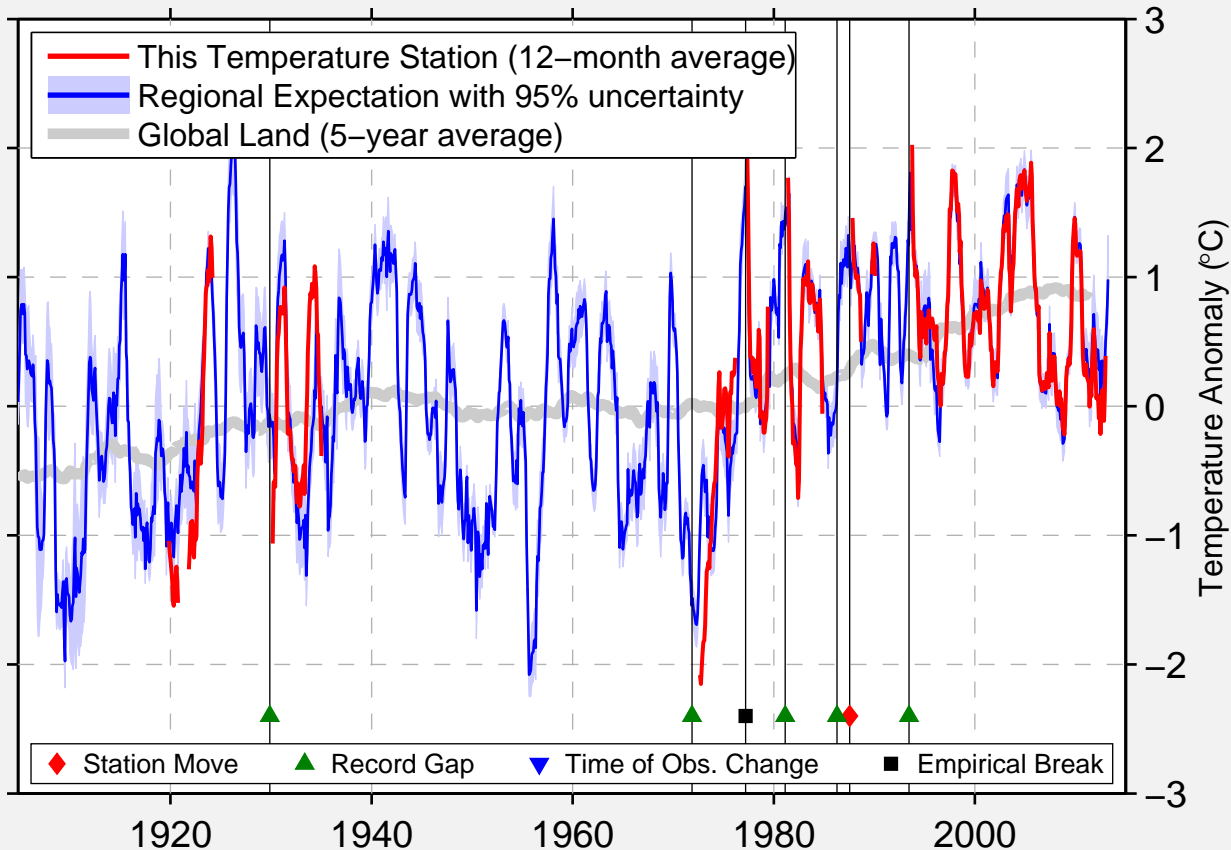

KAKE AP

56.960 N, 133.927 W (United States)

Data Quality Controlled and Aligned at Breakpoints

Berkeley Earth