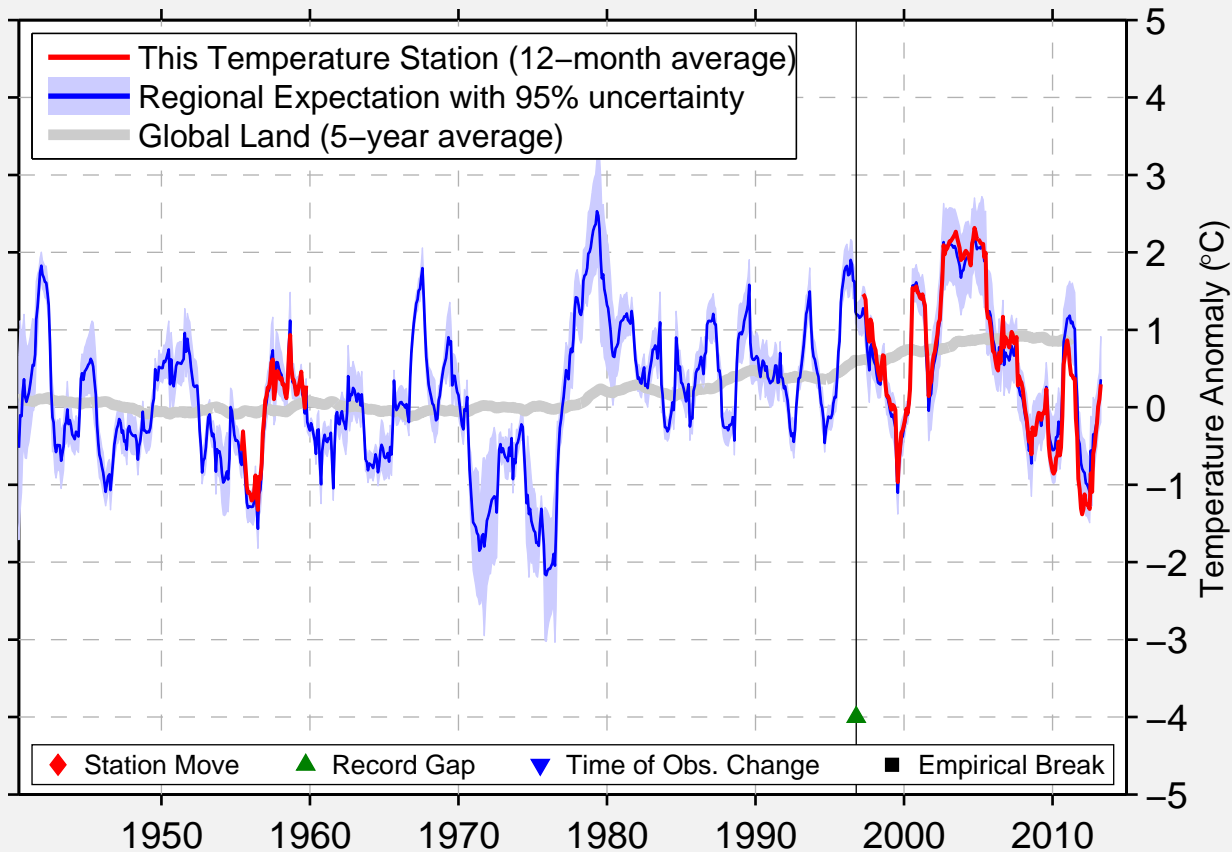

# ST GEORGE ISLAND AP

56.583 N, 169.592 W (United States)

Data Quality Controlled and Aligned at Breakpoints

Berkeley Earth