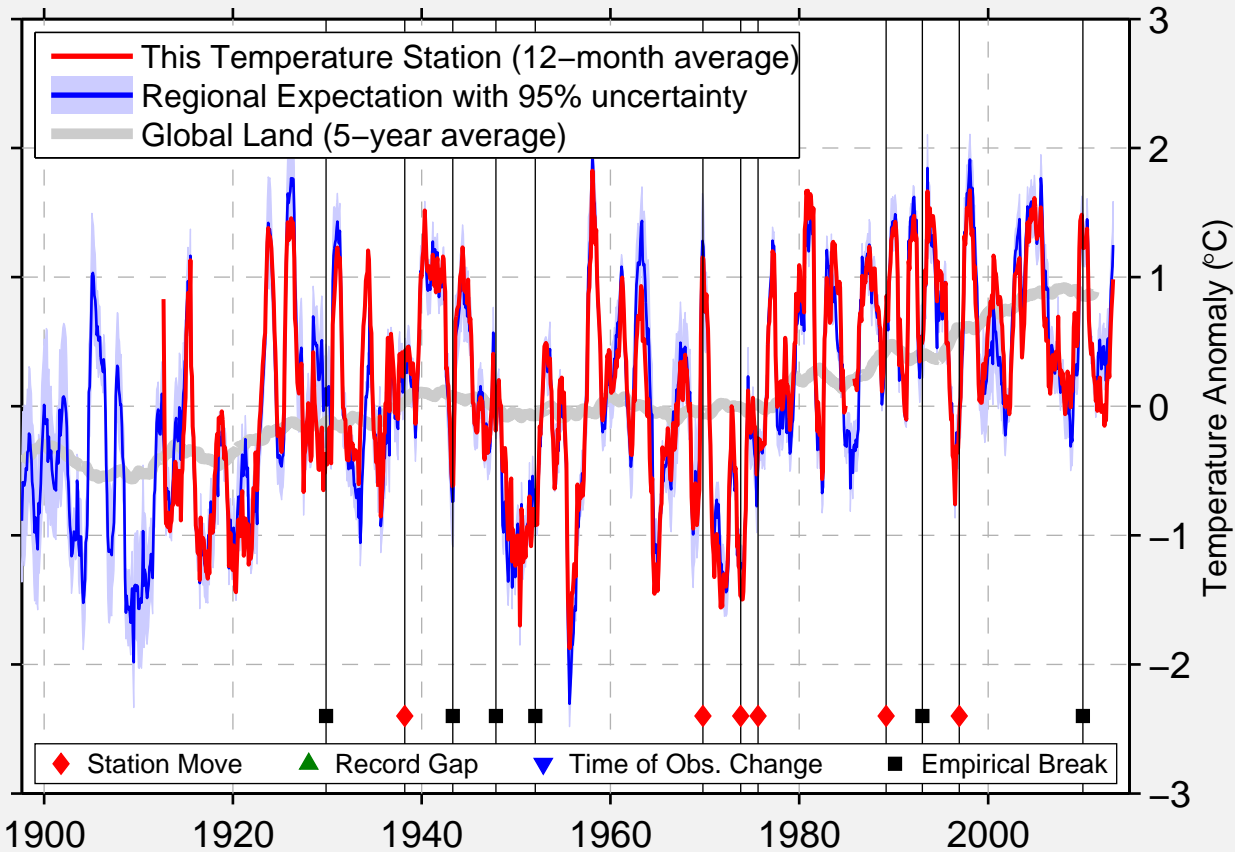

KETCHIKAN INTL AP

55.358 N, 131.712 W (United States)

Data Quality Controlled and Aligned at Breakpoints

Berkeley Earth