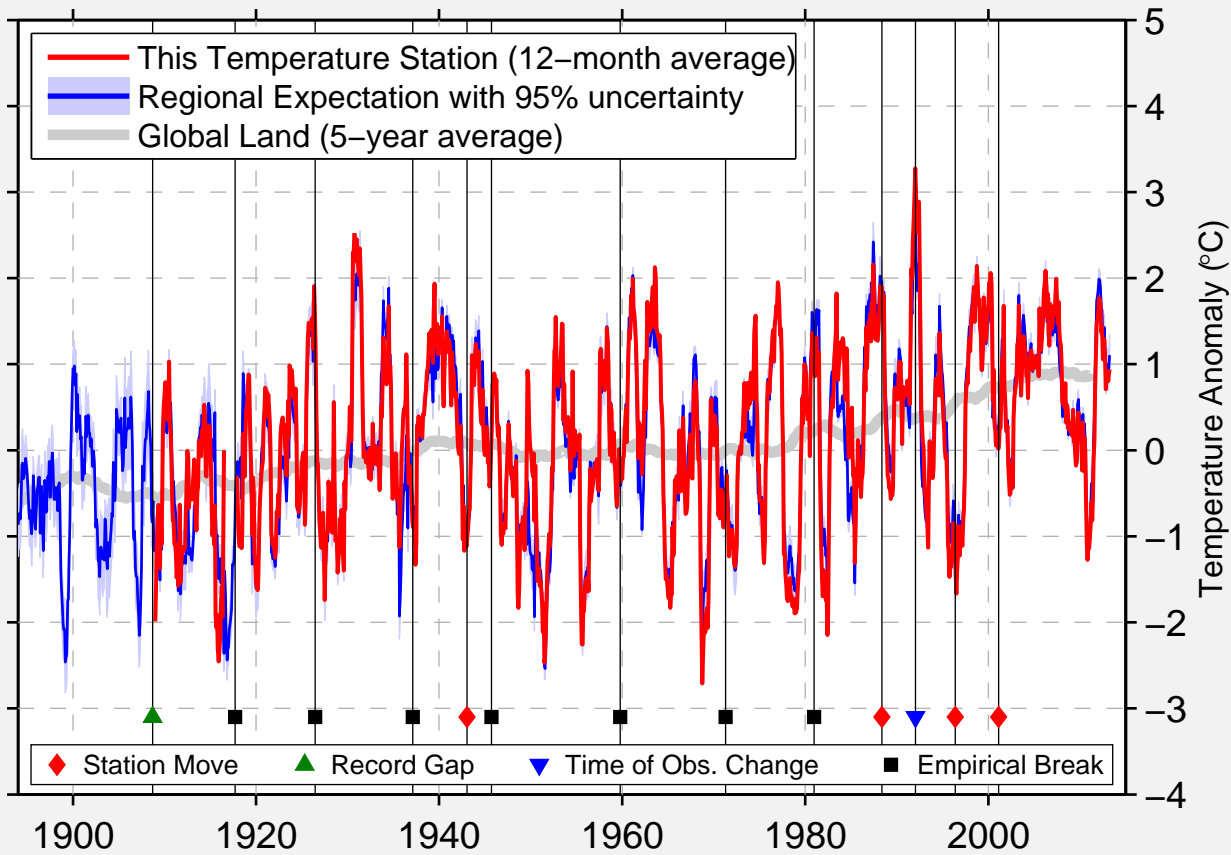

CUT BANK, MT, CUT BANK MUNI ARPT

48.612 N, 112.379 W (United States)

Data Quality Controlled and Aligned at Breakpoints

Berkeley Earth