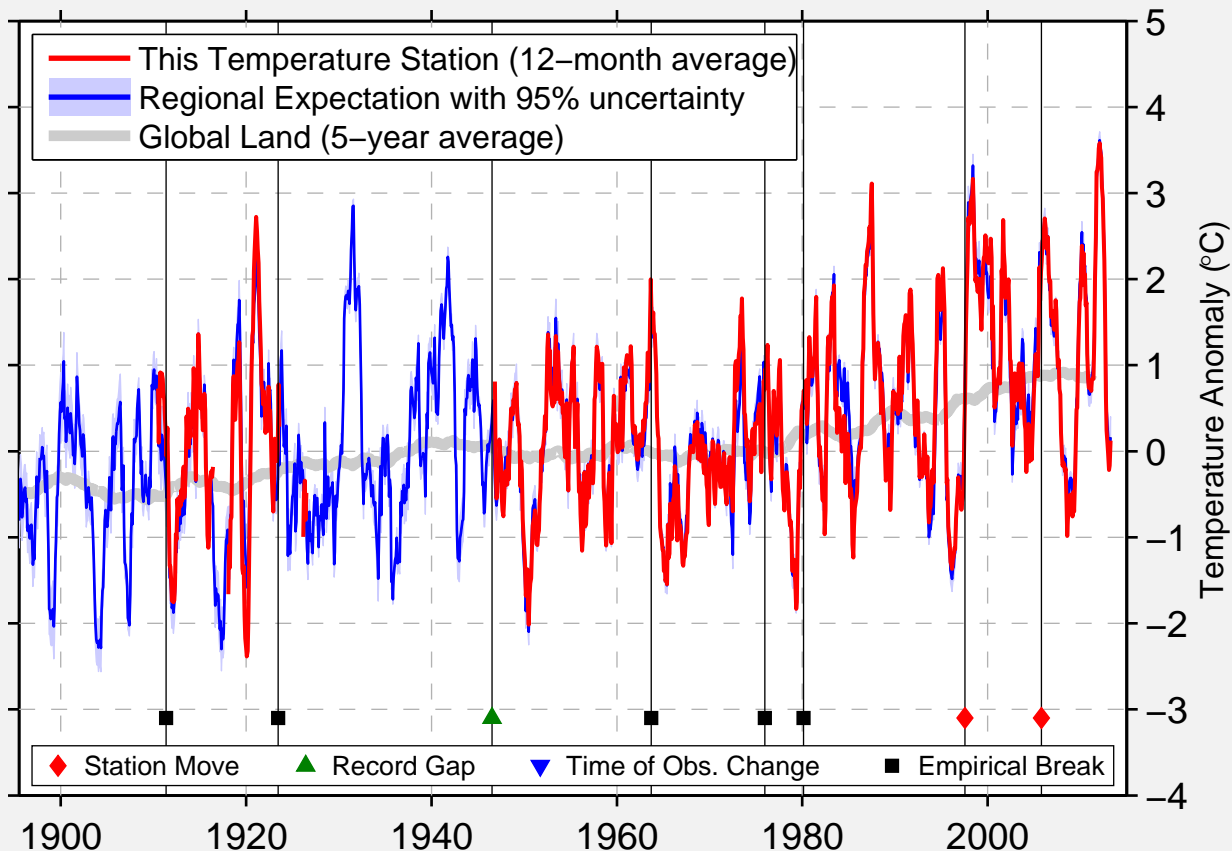

INTERNATIONAL FALLS INT'L ARP

48.568 N, 93.387 W (United States)

Data Quality Controlled and Aligned at Breakpoints

Berkeley Earth