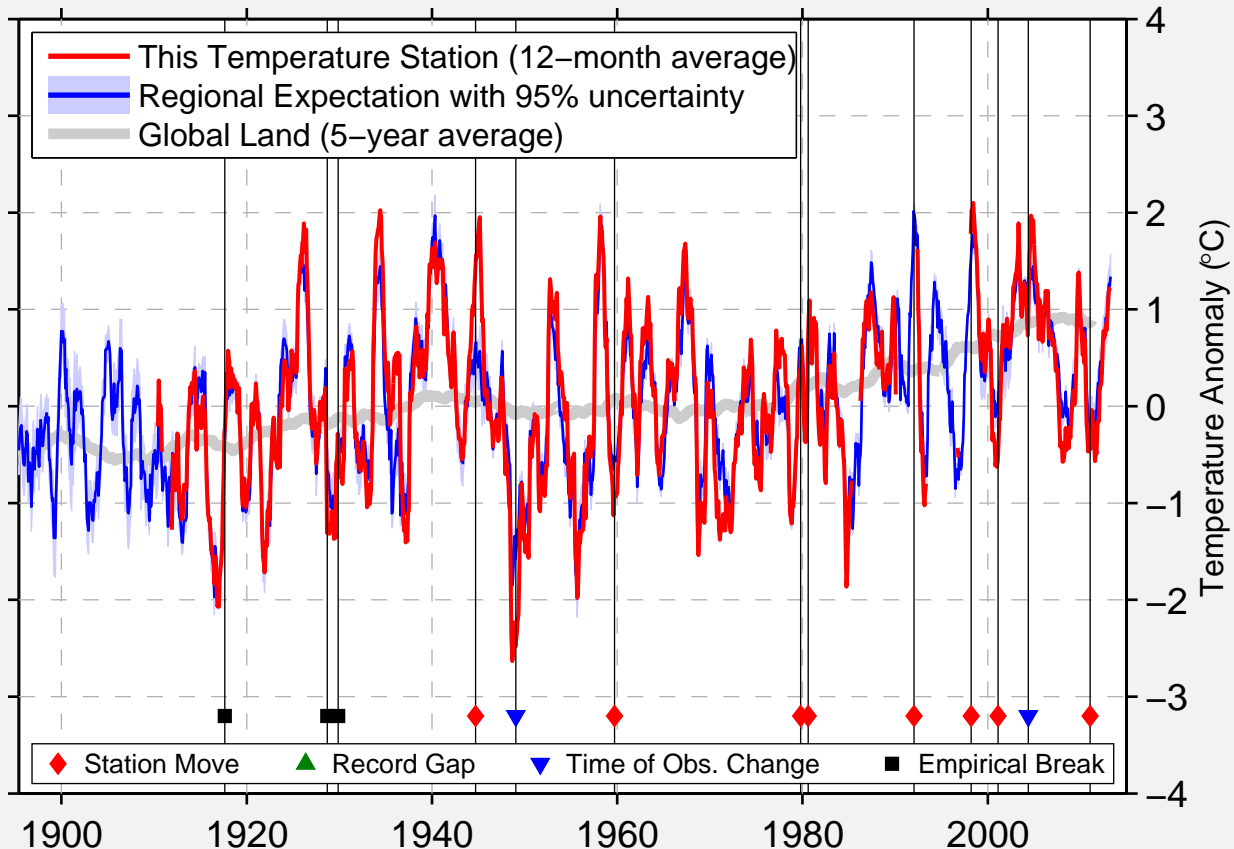

OMAK AIRPORT

48.446 N, 119.529 W (United States)

Data Quality Controlled and Aligned at Breakpoints

Berkeley Earth