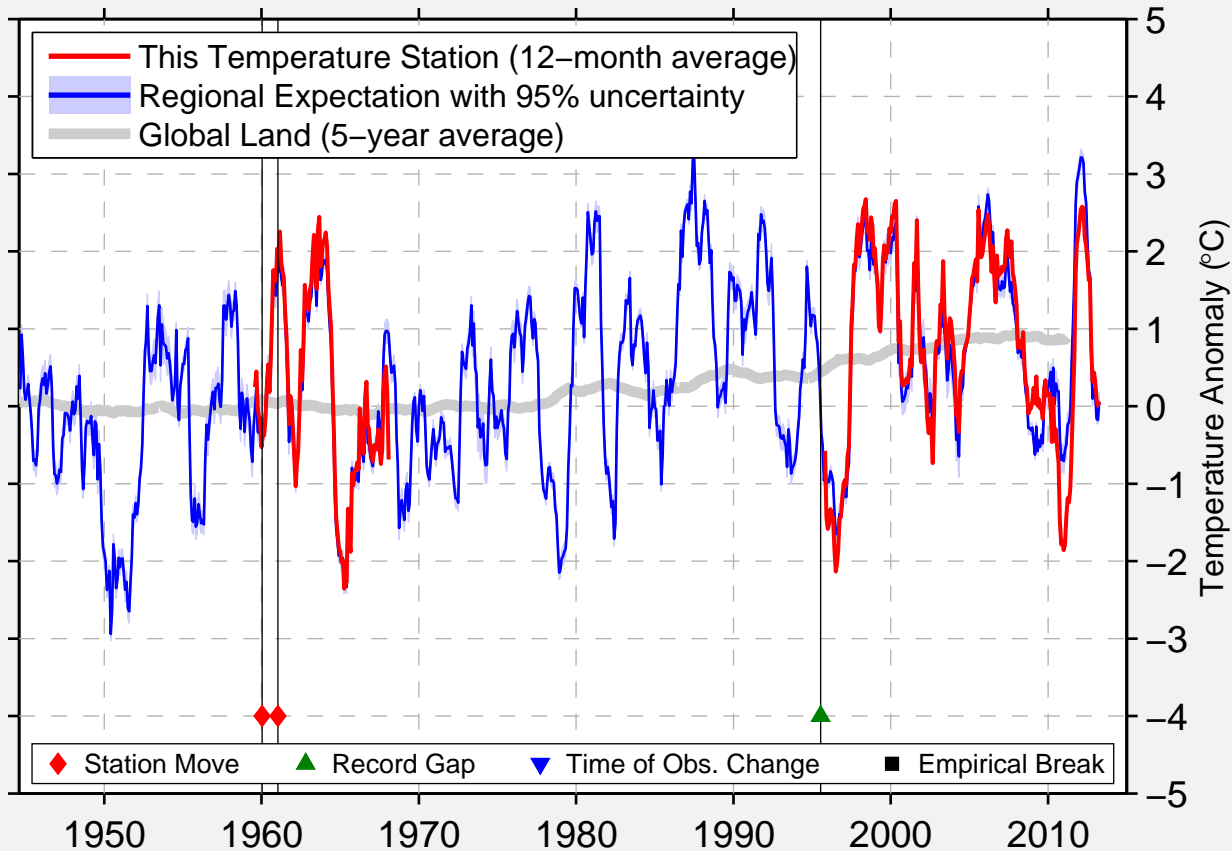

GLASGOW AFB

48.405 N, 106.521 W (United States)

Data Quality Controlled and Aligned at Breakpoints

Berkeley Earth