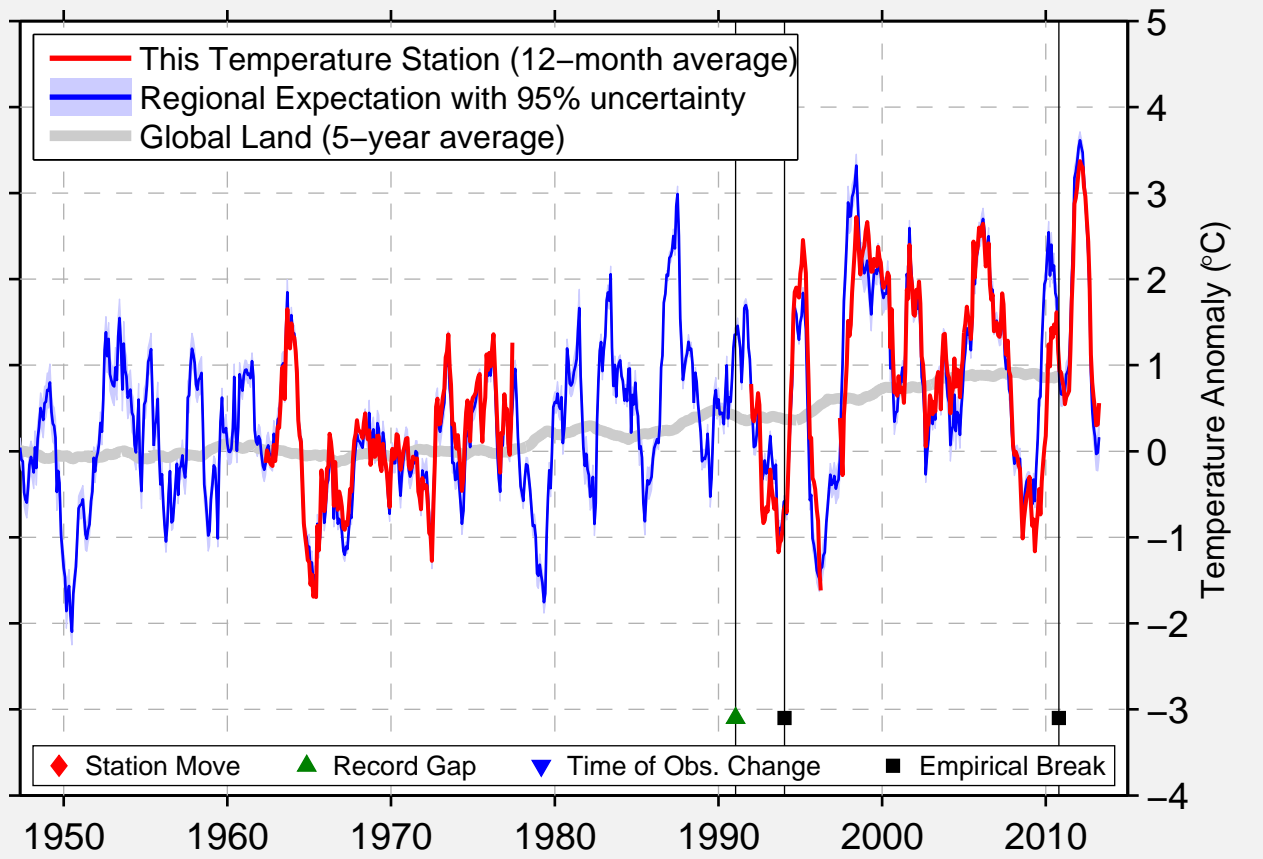

CRANE LAKE RANGER STN

48.267 N, 92.475 W (United States)

Data Quality Controlled and Aligned at Breakpoints

Berkeley Earth