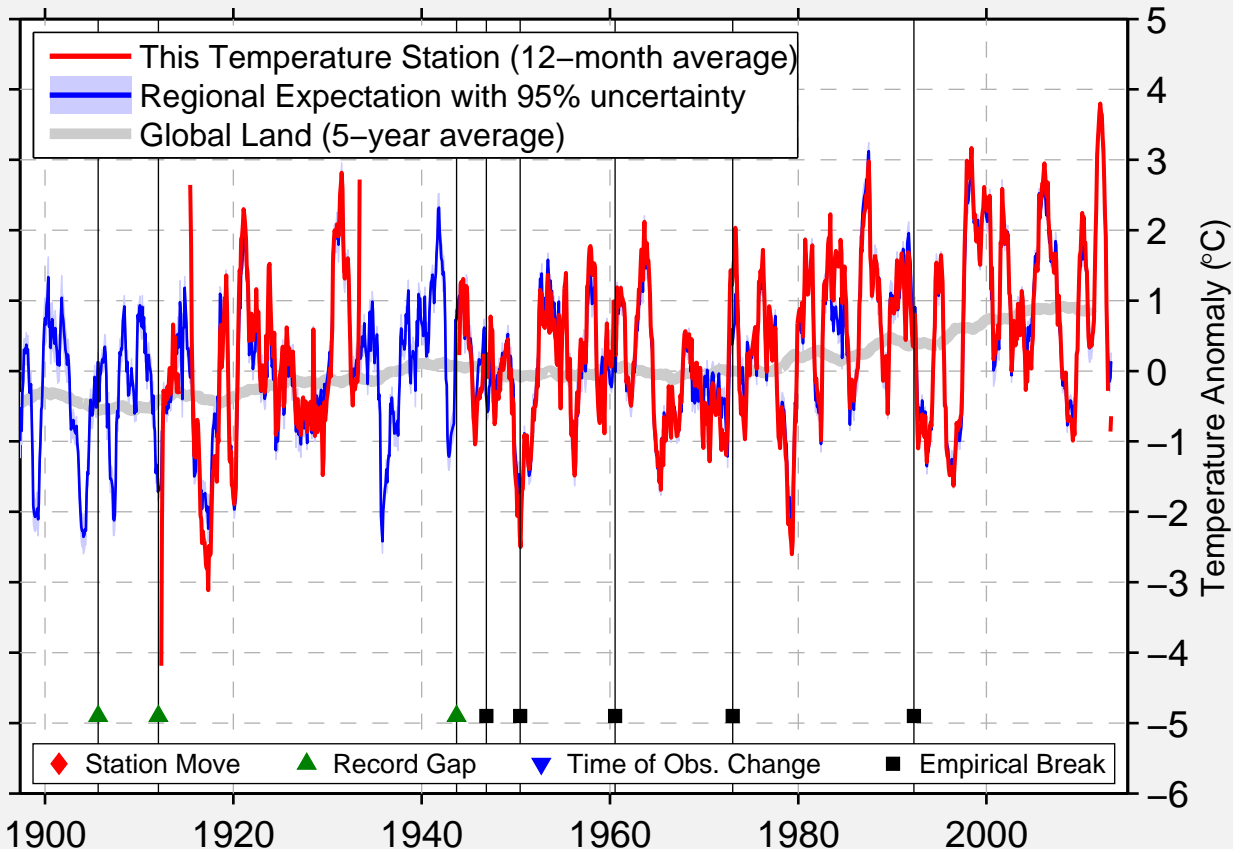

THIEF RIVER FALLS MUNICIPAL A

48.066 N, 96.184 W (United States)

Data Quality Controlled and Aligned at Breakpoints

Berkeley Earth