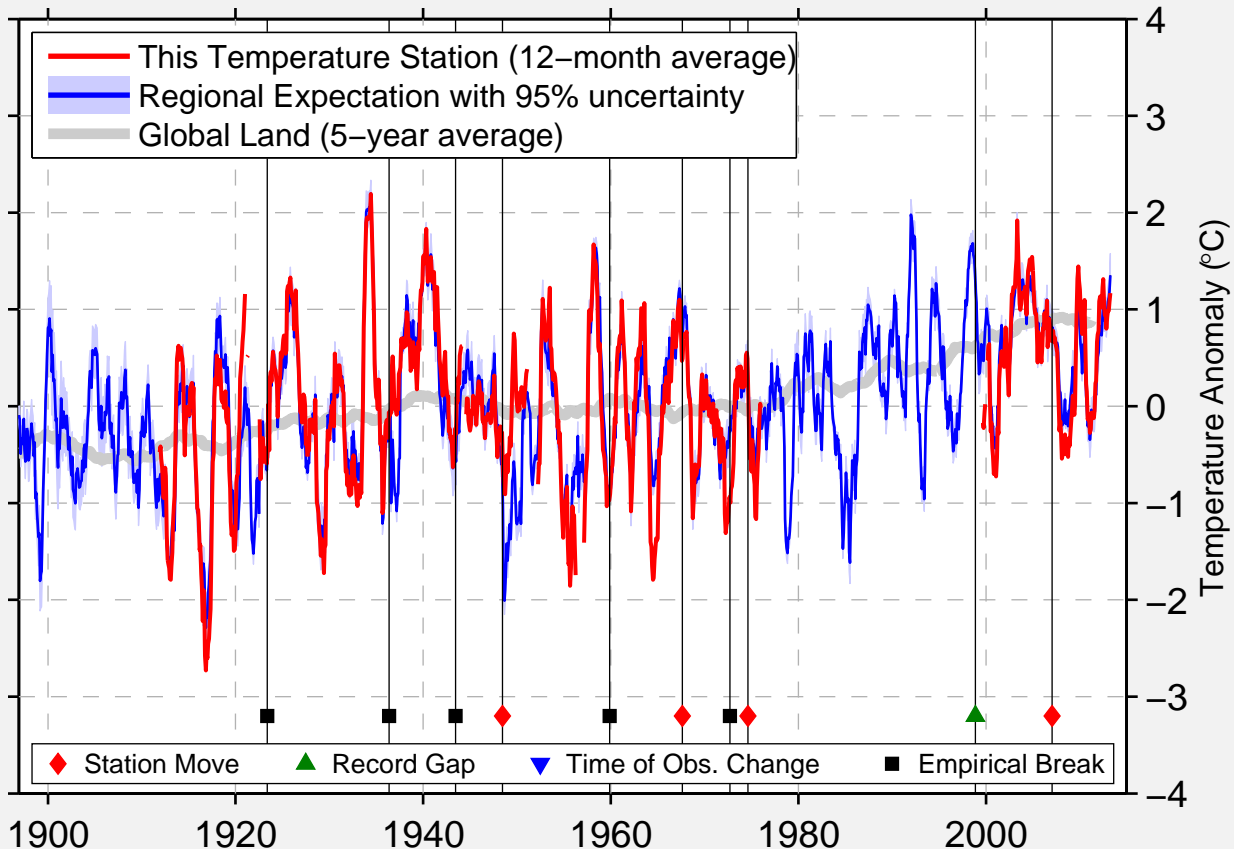

# DEER PARK, WA, DEER PARK ARPT

47.969 N, 117.425 W (United States)

Data Quality Controlled and Aligned at Breakpoints

Berkeley Earth