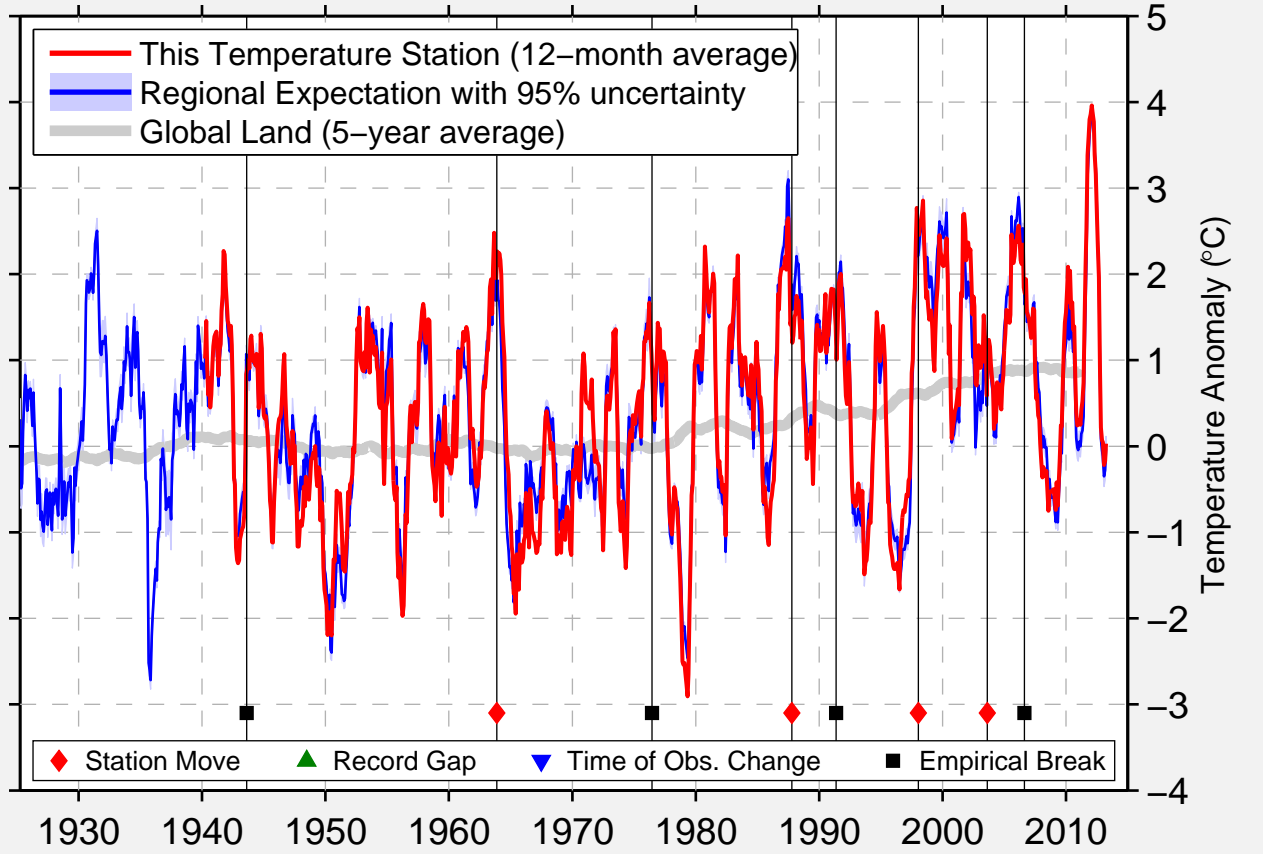

# GRAND FORKS INTERNATIONAL AP

47.940 N, 97.129 W (United States)

Data Quality Controlled and Aligned at Breakpoints

Berkeley Earth