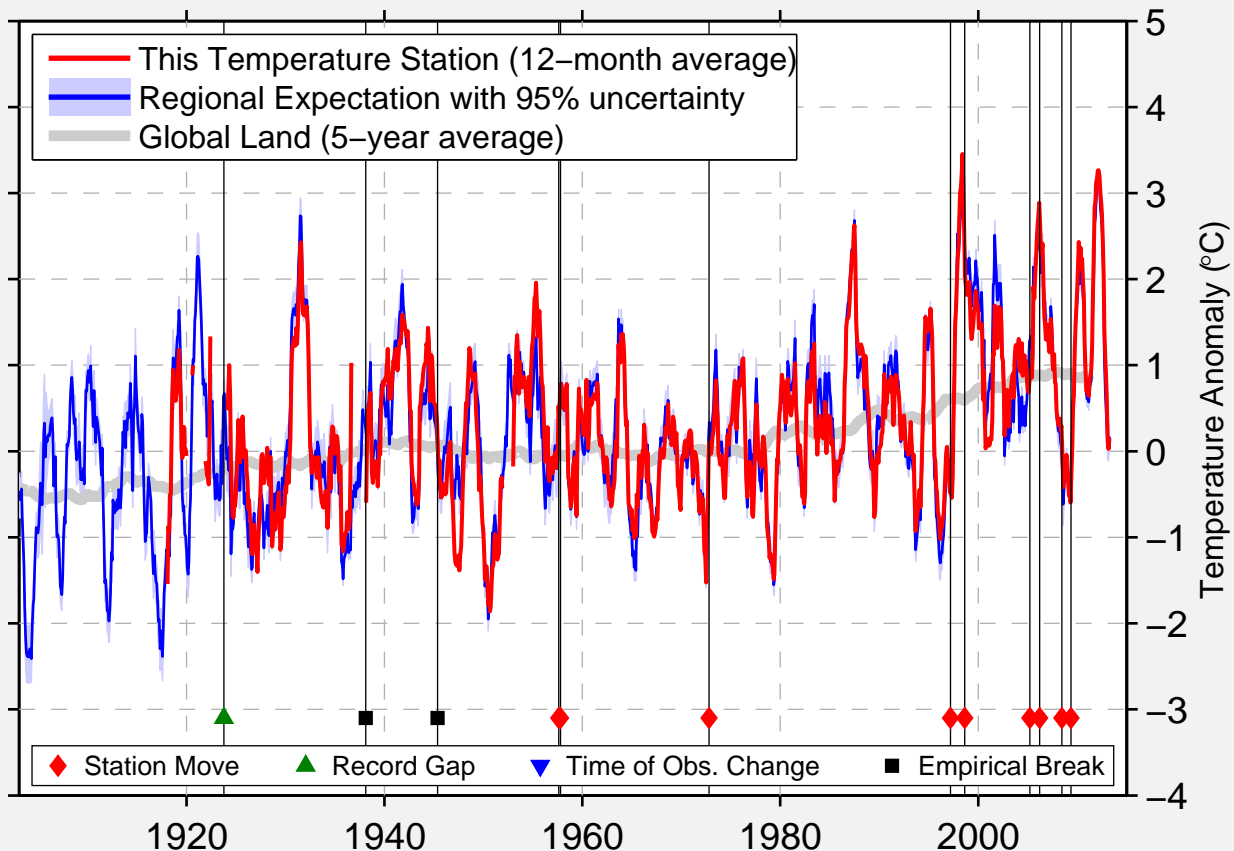

GRAND MARAIS

47.738 N, 90.354 W (United States)

Data Quality Controlled and Aligned at Breakpoints

Berkeley Earth