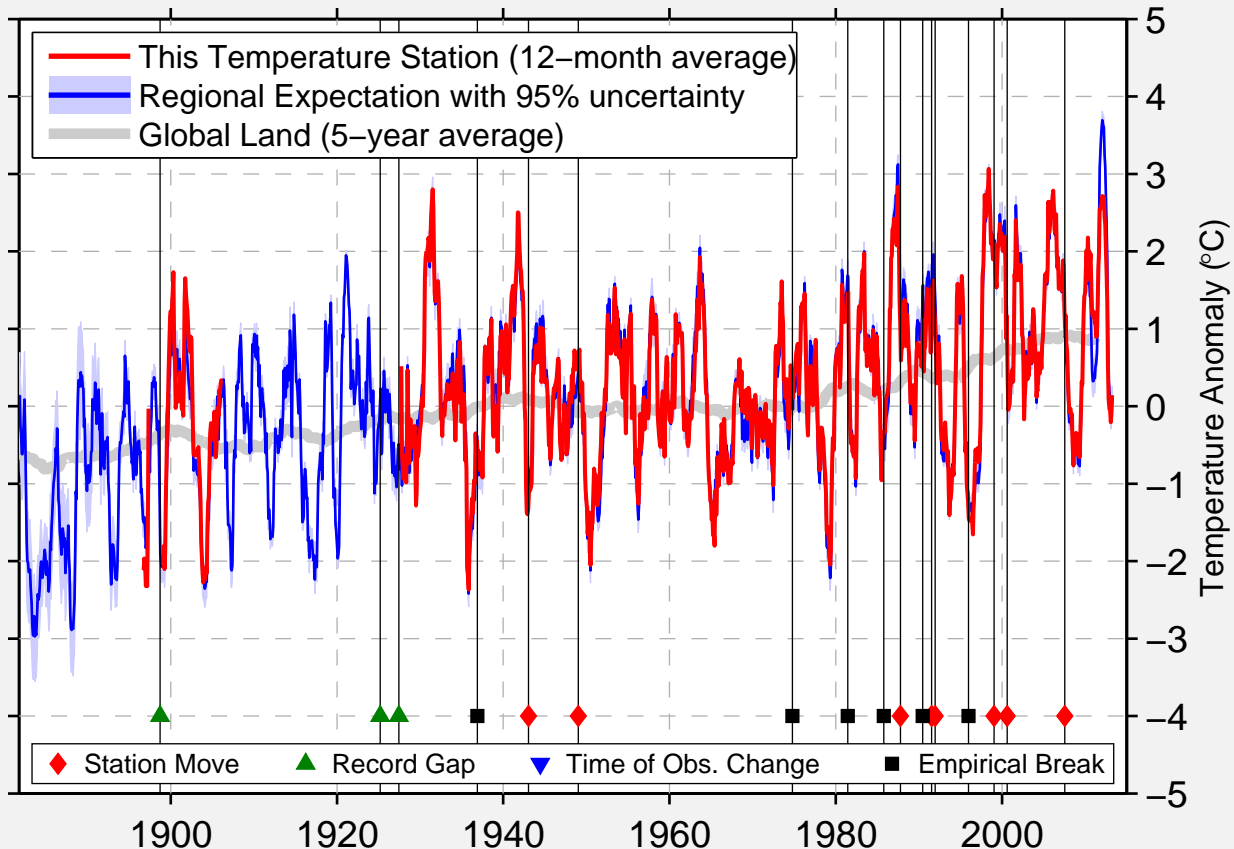

BEMIDJI MUNICIPAL AP

47.498 N, 94.882 W (United States)

Data Quality Controlled and Aligned at Breakpoints

Berkeley Earth