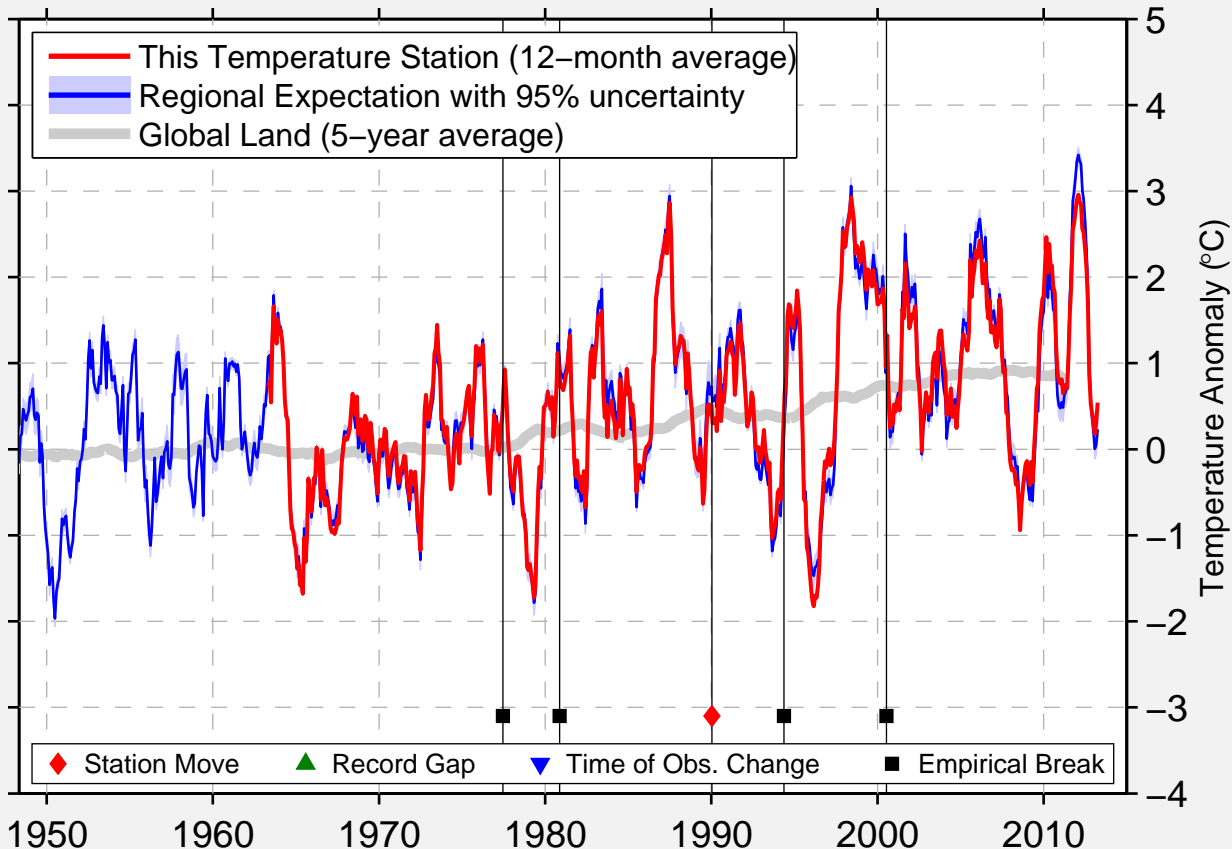

HIBBING CHISHOLM HIBBING AP

47.381 N, 92.847 W (United States)

Data Quality Controlled and Aligned at Breakpoints

Berkeley Earth