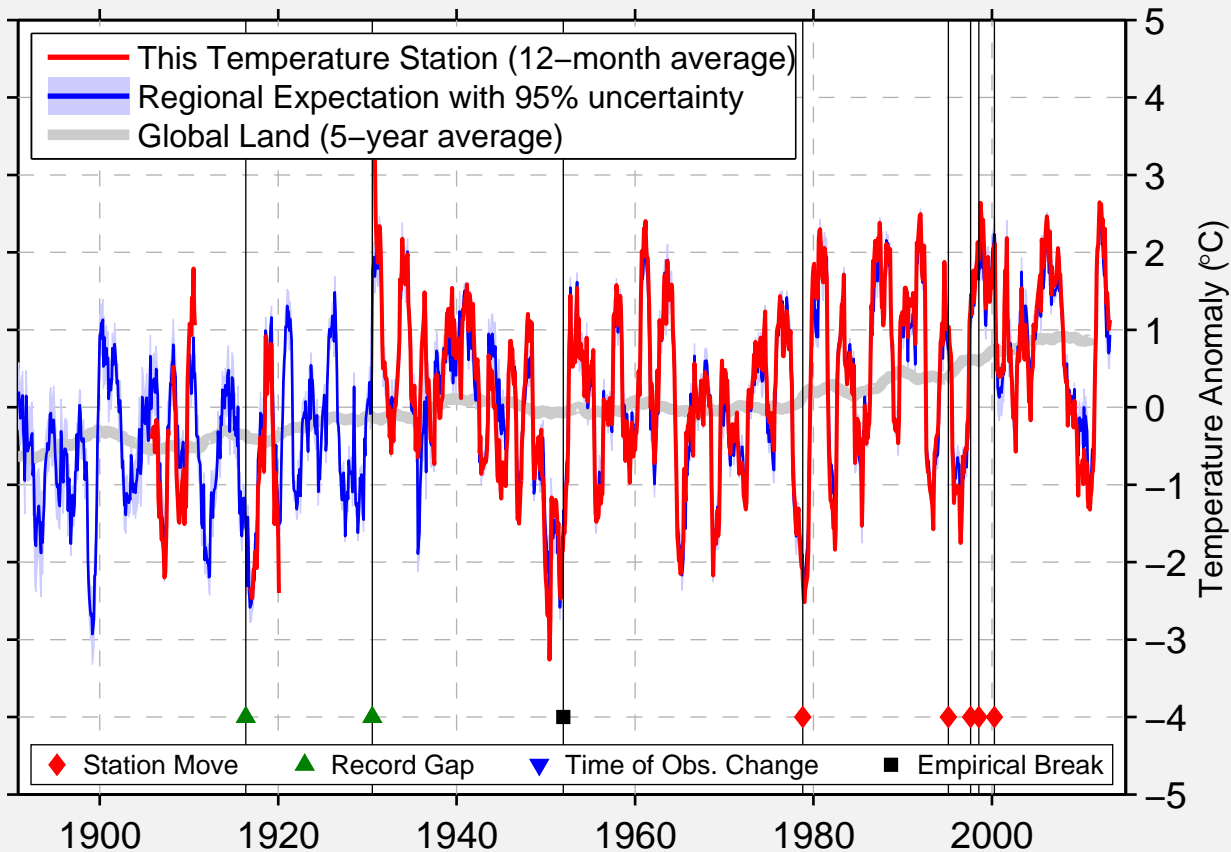

JORDAN AIRPORT

47.322 N, 106.924 W (United States)

Data Quality Controlled and Aligned at Breakpoints

Berkeley Earth