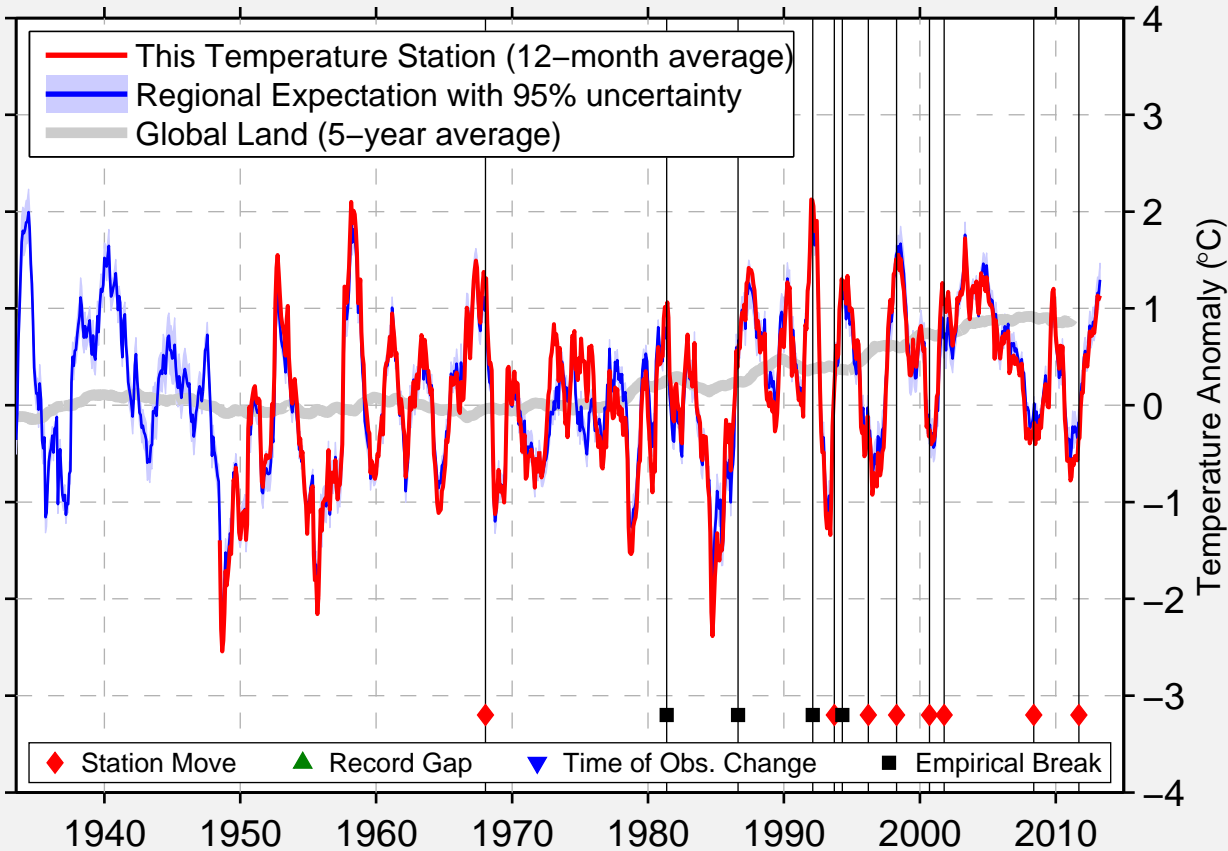

EPHRATA/AIRPORT FCWOS

47.308 N, 119.524 W (United States)

Data Quality Controlled and Aligned at Breakpoints

Berkeley Earth