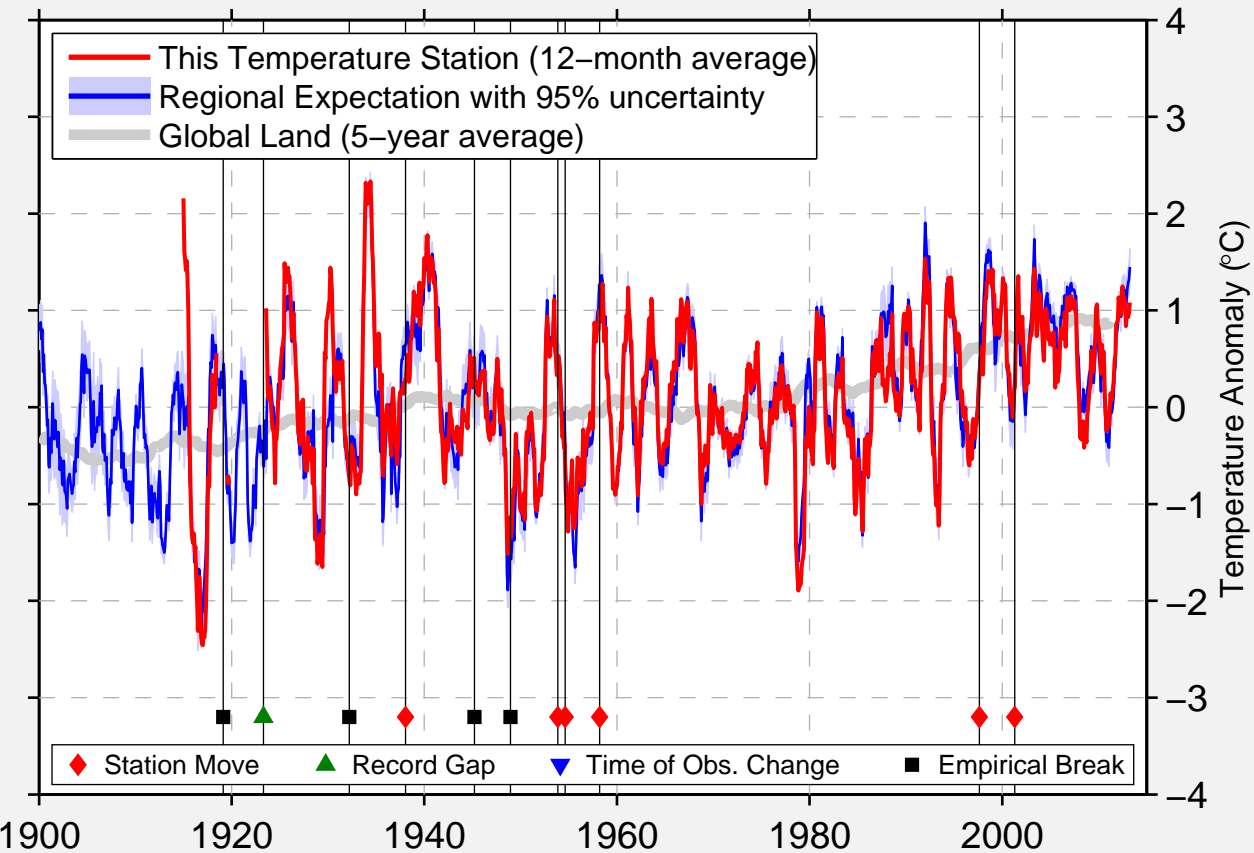

SUPERIOR

47.188 N, 114.874 W (United States)

Data Quality Controlled and Aligned at Breakpoints

Berkeley Earth