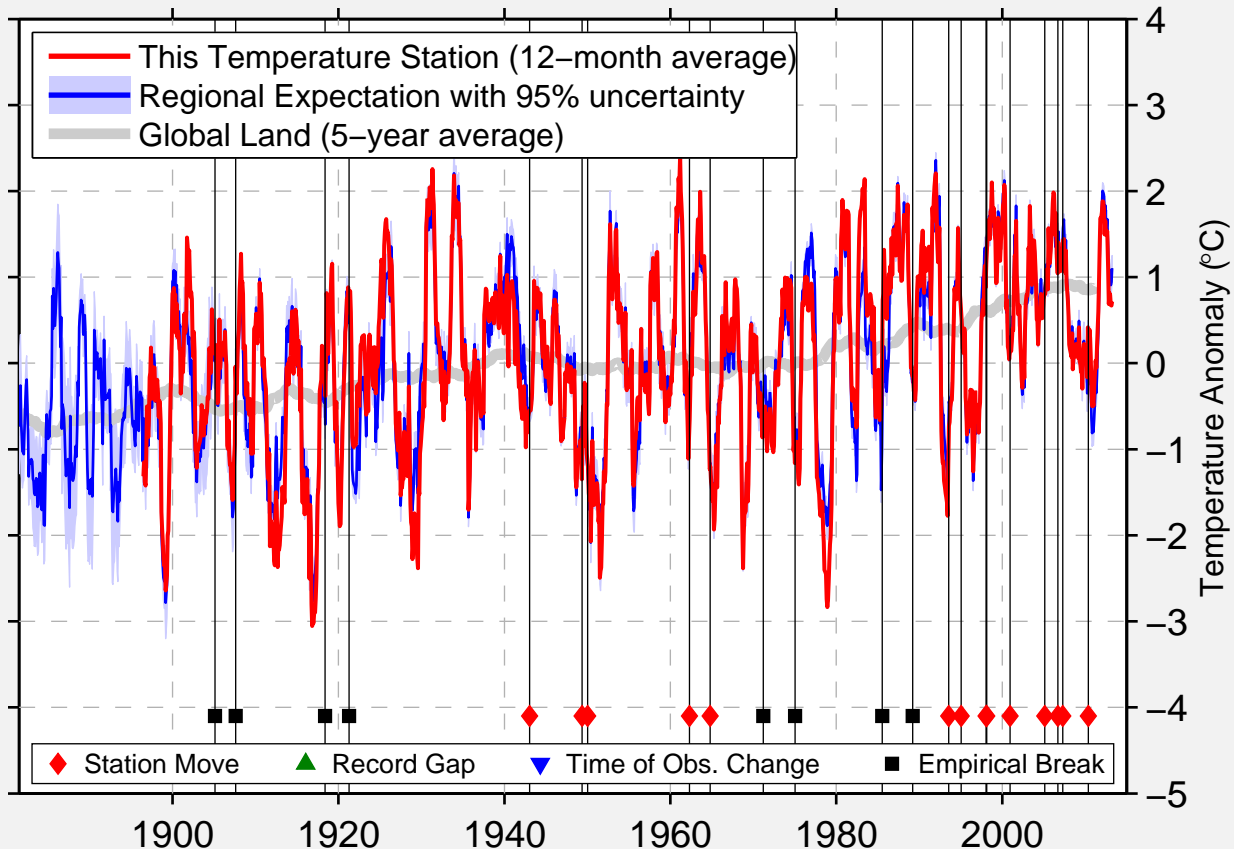

LEWISTOWN MUNICIPAL ARPT

46.989 N, 109.438 W (United States)

Data Quality Controlled and Aligned at Breakpoints

Berkeley Earth