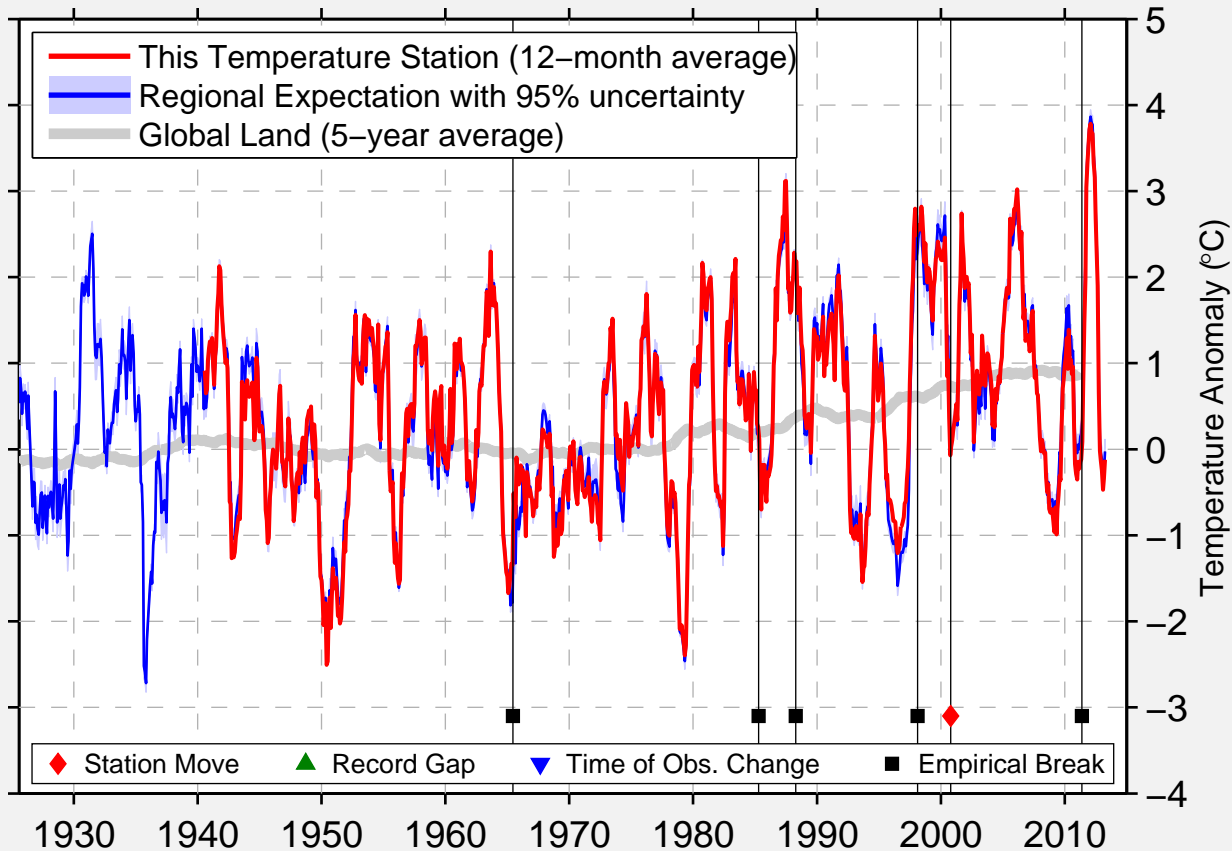

# JAMESTOWN MUNICIPAL ARPT

46.920 N, 98.677 W (United States)

Data Quality Controlled and Aligned at Breakpoints

Berkeley Earth