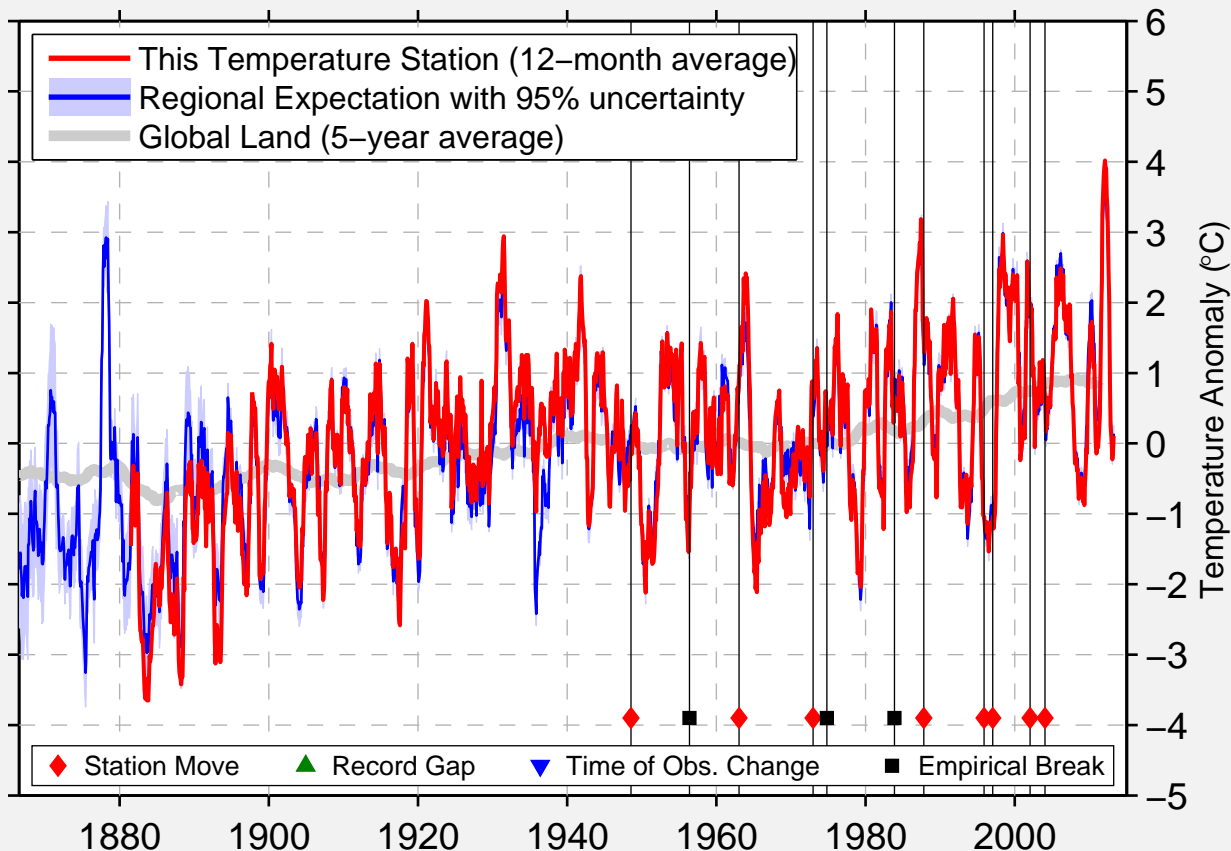

# FARGO HECTOR INTERNATIONAL AP

46.896 N, 96.789 W (United States)

Data Quality Controlled and Aligned at Breakpoints

Berkeley Earth