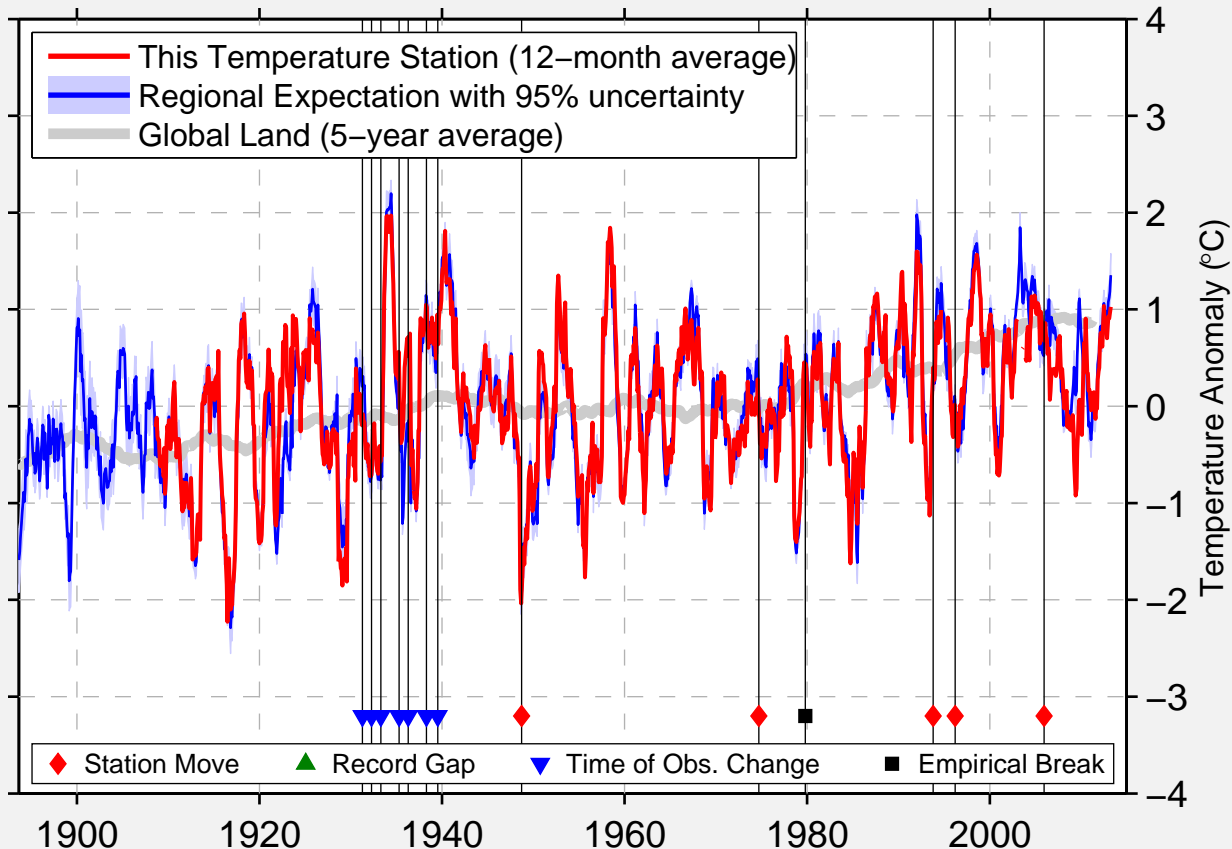

# LA CROSSE WB CITY

46.817 N, 117.883 W (United States)

Data Quality Controlled and Aligned at Breakpoints

Berkeley Earth