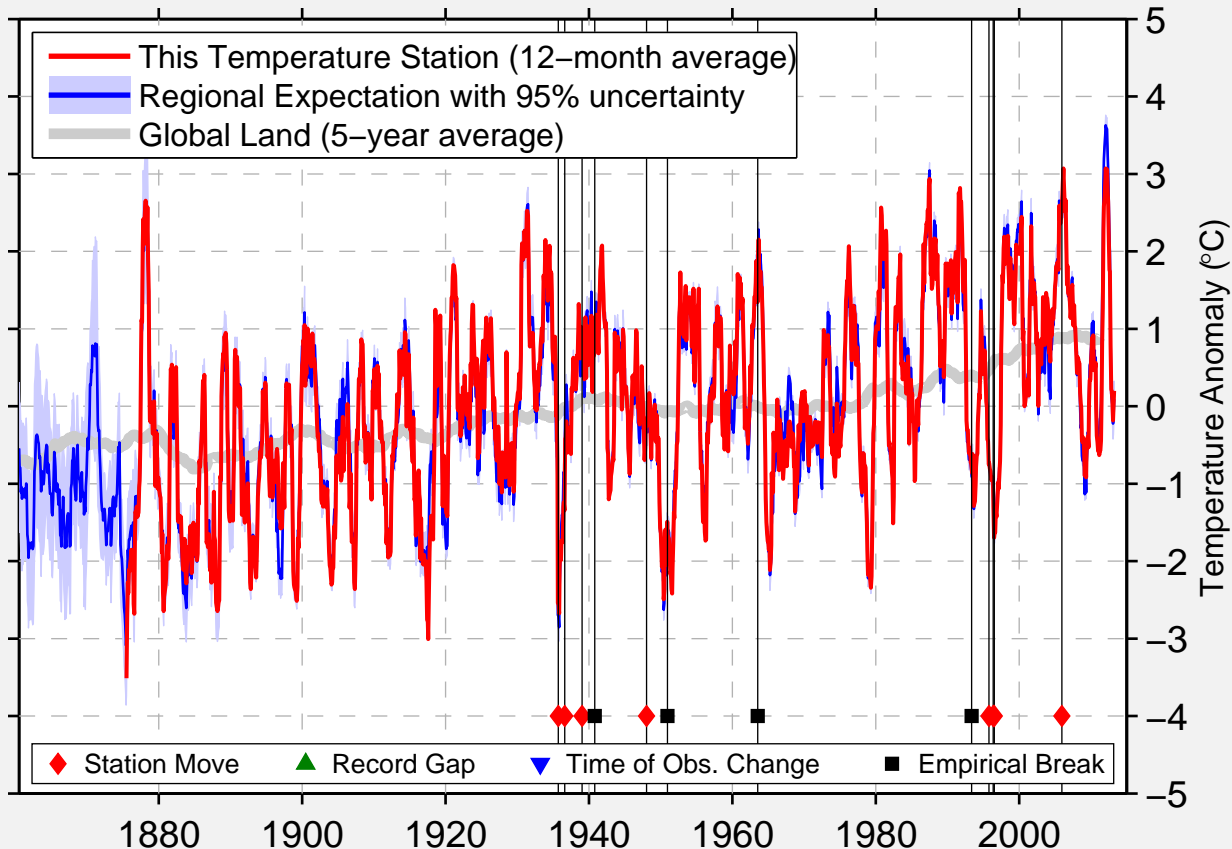

# BISMARCK MUNICIPAL ARPT

46.791 N, 100.777 W (United States)

Data Quality Controlled and Aligned at Breakpoints

Berkeley Earth