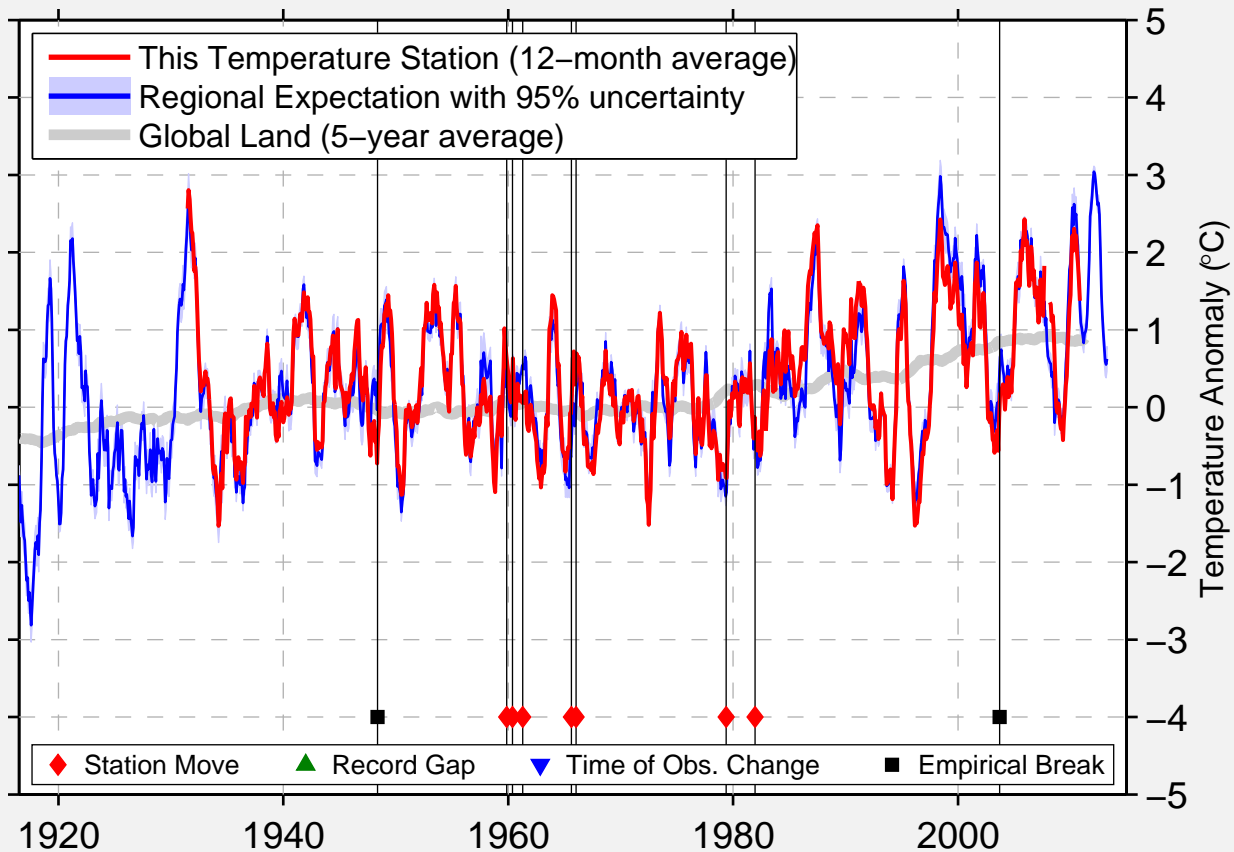

# GRAND MARAIS FAA AIR

46.638 N, 85.946 W (United States)

Data Quality Controlled and Aligned at Breakpoints

Berkeley Earth