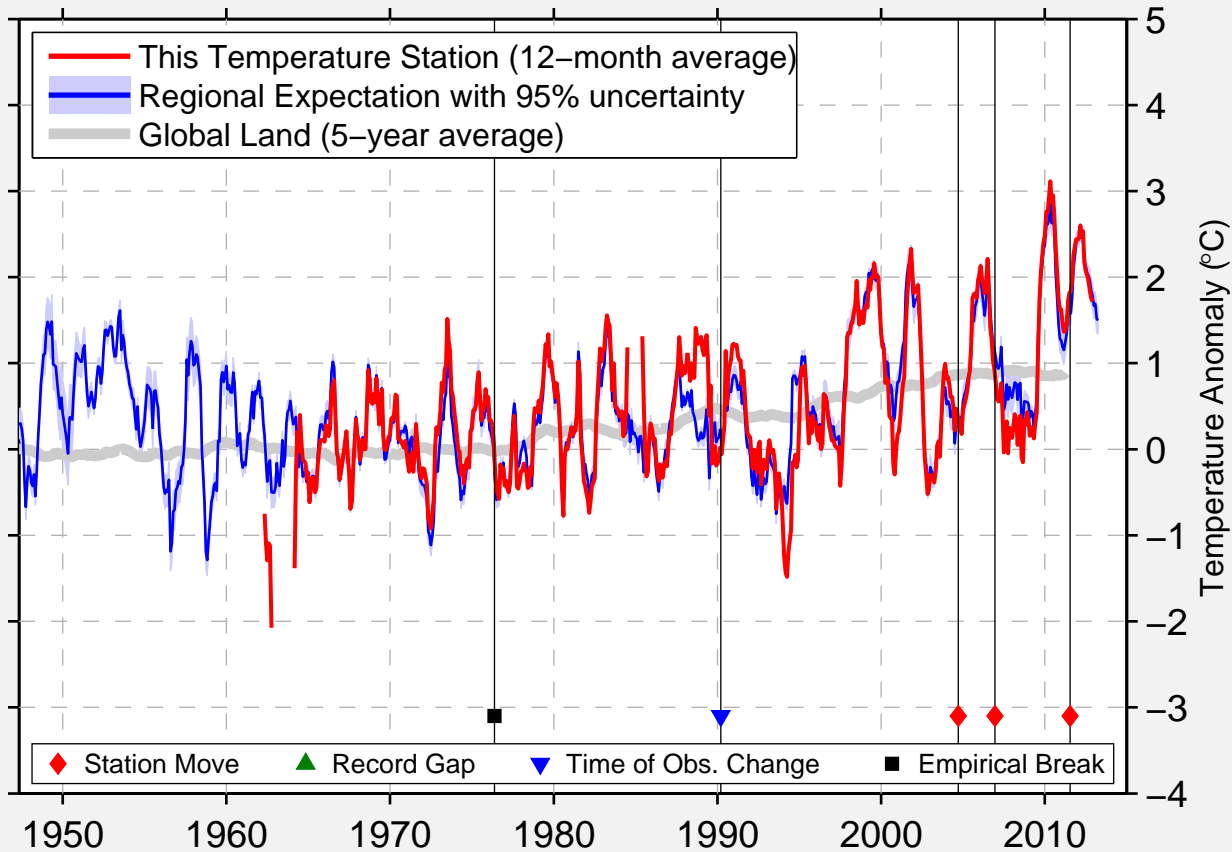

# CLAYTON LAKE RAMOS

46.614 N, 69.525 W (United States)

Data Quality Controlled and Aligned at Breakpoints

Berkeley Earth