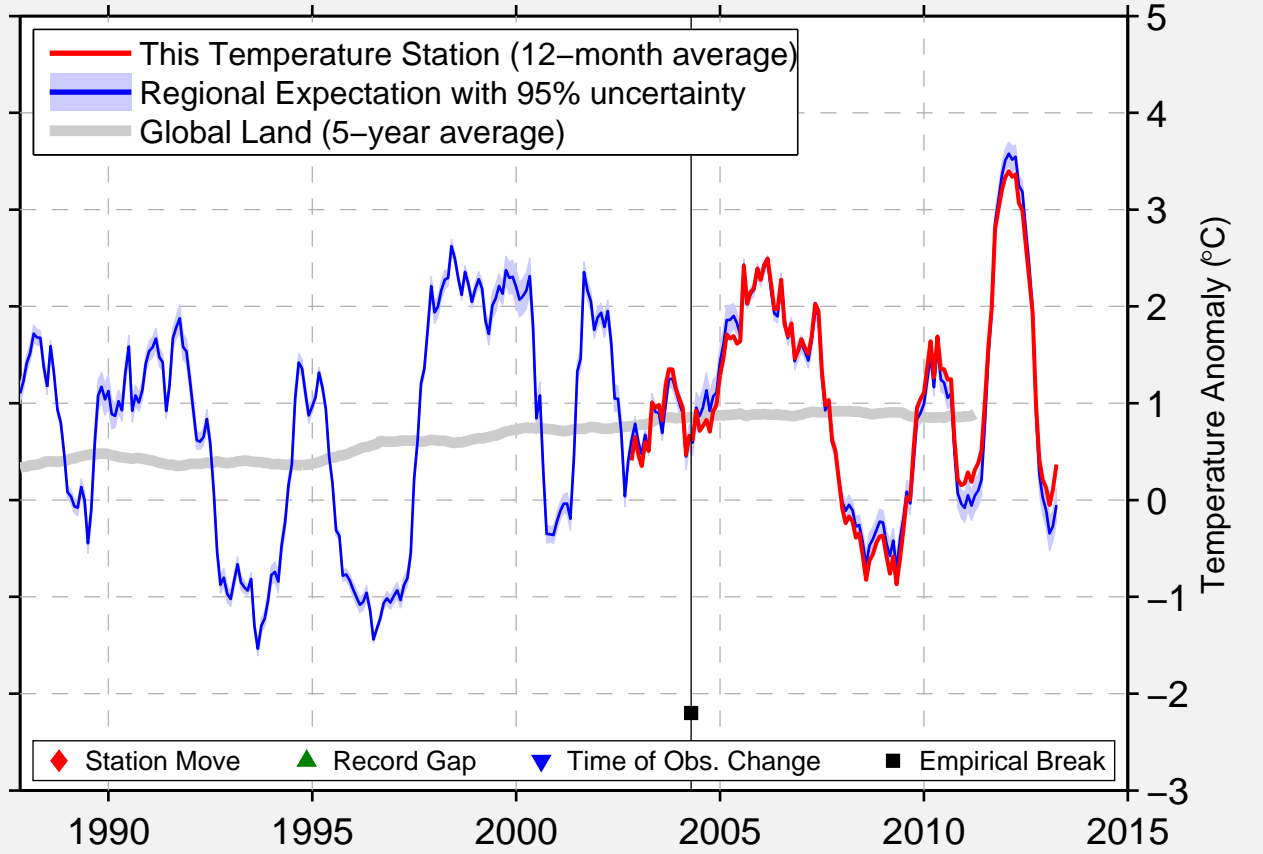

WADENA MUNI AP

46.449 N, 95.215 W (United States)

Data Quality Controlled and Aligned at Breakpoints

Berkeley Earth