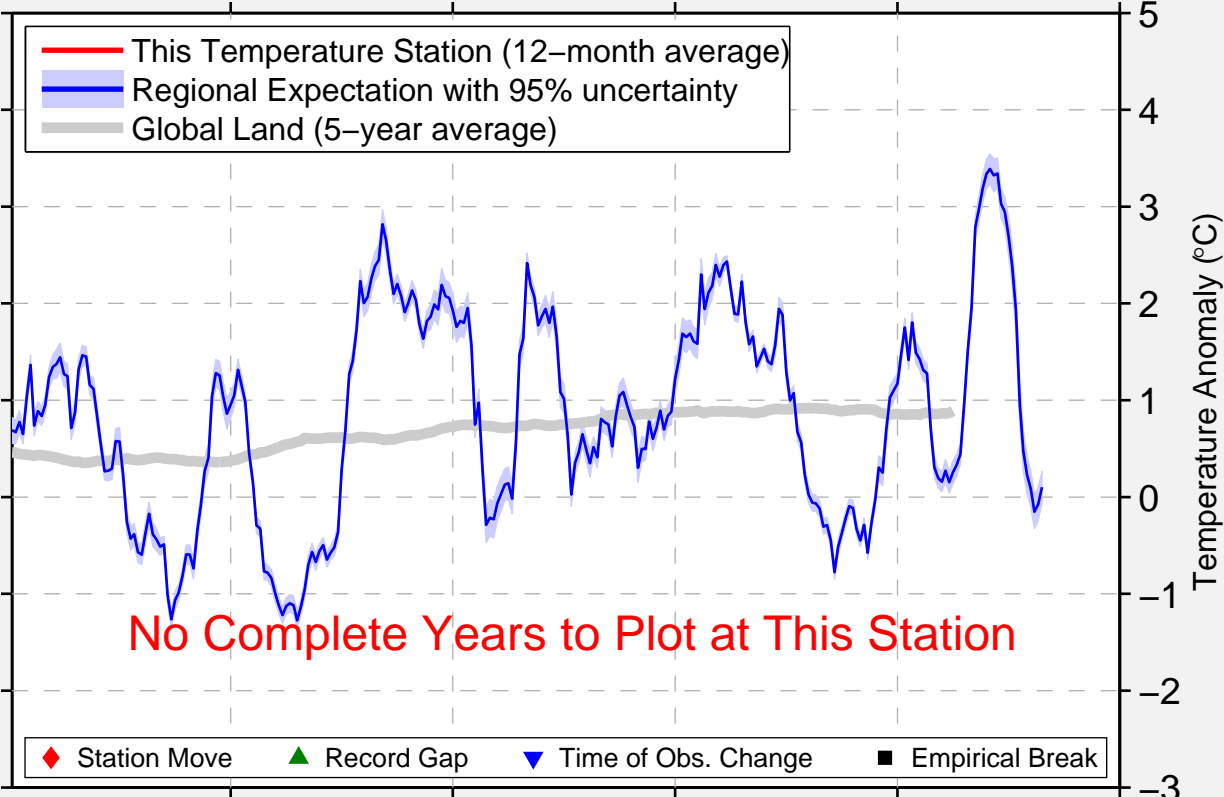

# MOOSE LAKE CARLTON AP

46.419 N, 92.804 W (United States)

No Complete Years to Plot at This Station

◆ Station Move    ▲ Record Gap    ▼ Time of Obs. Change    ■ Empirical Break