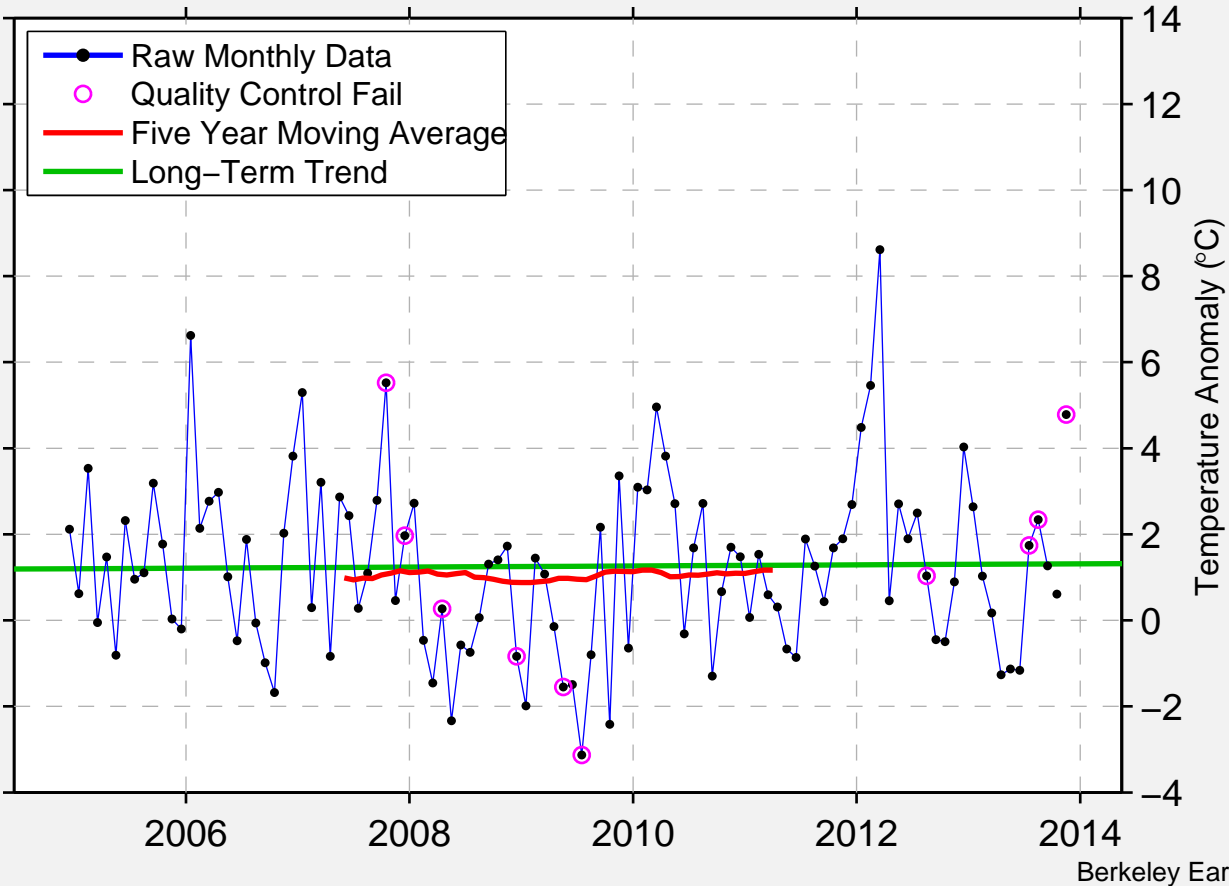

# MUNSING LAKESHORE

46.417 N, 86.650 W (United States)

Berkeley Earth